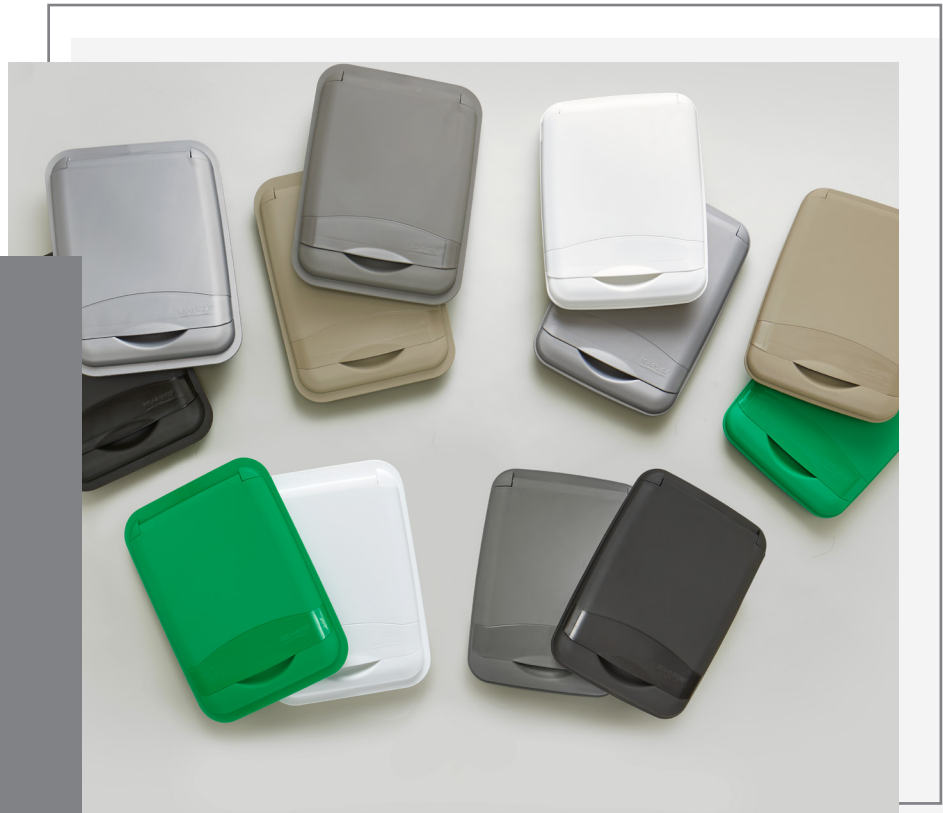

SCAN FOR PRICING!

- Black (18)
- Champagne (12)
- Green (G)
- Metallic silver (17)
- Orion gray (13)
- White (11) polymer lids for 35 and 50 qt. polymer containers