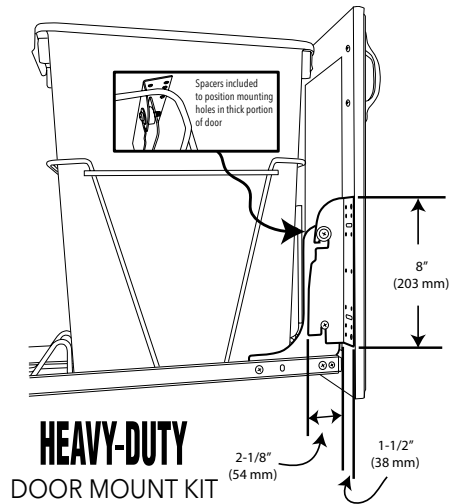

White finish available

Heavy Duty Door Mount Kit

PRODUCT	DESCRIPTION	FINISH	SLP
RV DM KIT	Heavy Duty Door Mount Kit	White	$41.90
RV DM17 KIT	Heavy Duty Door Mount Kit	Chrome	$42.20