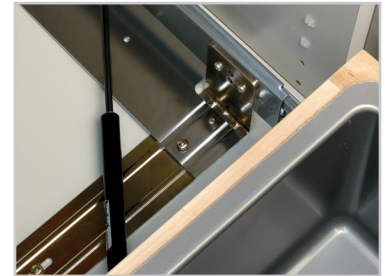

Fully concealed under mount design