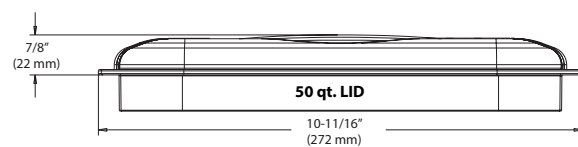

SCAN FOR PRICING!

- Black (18)
- Champagne (12)
- Green (G)
- Metallic silver (17)
- Orion gray (13)
- White (11) polymer lids for 35 and 50 qt. polymer containers

FRONT VIEW

Polymer Lids for 35 and 50 qt. Waste Containers

PRODUCT	DESCRIPTION	FINISH	SLP
RV-35-LID-1	35 qt. Waste Container Lid	White	$22.60
RV-35-LID-12-1	35 qt. Waste Container Lid	Champagne	$26.70
RV-35-LID-17-1	35 qt. Waste Container Lid	Metallic Silver	$25.50
RV-35-LID-18-1	35 qt. Waste Container Lid	Black	$25.50
RV-35-LID-G-1	35 qt. Waste Container Lid	Green	$25.50
RV-35-LID-13-1	35 qt. Waste Container Lid	Orion Gray	$26.70
RV-50-LID-1	50 qt. Waste Container Lid	White	$24.35
RV-50-LID-12-1	50 qt. Waste Container Lid	Champagne	$30.30
RV-50-LID-17-1	50 qt. Waste Container Lid	Metallic Silver	$27.40
RV-50-LID-G-1	50 qt. Waste Container Lid	Green	$27.40
RV-50-LID-13-1	50 qt. Waste Container Lid	Orion Gray	$30.30
RV-50-LID-18-1	50 qt. Waste Container Lid	Black	$24.95