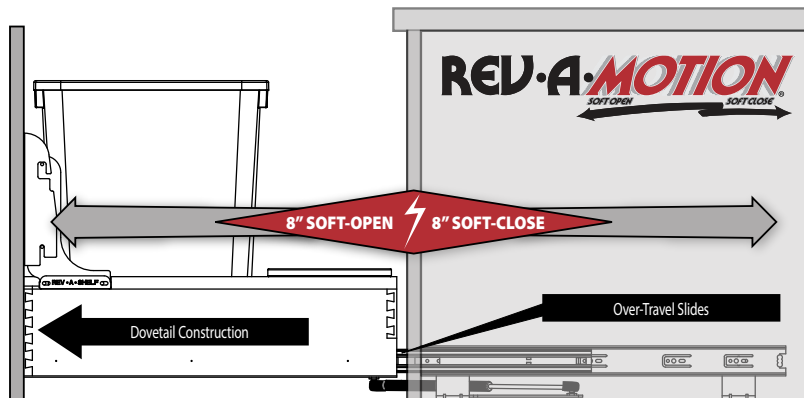

4WCBM-2430DM-2
Double 30 qt. Waste Container
(Silver/maple finish shown)

4WCBM-2150DM-2
Double 50 qt. Waste Container
(Silver/maple finish shown)

Maple dovetail construction

Maple Bottom Mount Waste Container Pullouts w/ Rev-A-Motion®

PRODUCT	DESCRIPTION	DIMS	MCOFL	MCOFF	CAB	FINISH	SLP
4WCBM-15DM-1	Single 35 qt.	12" (324 mm) W x 21-3/4" (552 mm) D x 19-1/4" (489 mm) H	12-3/4" (324 mm)	11-1/2" (293 mm)	B15	Silver/Maple	$494.60
4WCBM-1550DM-1	Single 50 qt.	12" (324 mm) W x 21-3/4" (552 mm) D x 23-3/16" (589 mm) H	12-3/4" (324 mm)	11-1/2" (293 mm)	FHB15	Silver/Maple	$497.80
4WCBM-2430DM-2	Double 30 qt.	20-1/4" (514 mm) W x 21-3/4" (552 mm) D x 19-1/4" (489 mm) H	20-1/2" (520 mm)	20-1/2" (520 mm)	B24	Silver/Maple	$612.35
4WCBM-18DM-2	Double 35 qt.	14-1/4" (362 mm) W x 21-3/4" (552 mm) D x 19-1/4" (489 mm) H	14-1/2" (368 mm)	14-1/2" (368 mm)	B18	Silver/Maple	$509.10
4WCBM-2150DM-2	Double 50 qt.	17-1/4" (438 mm) W x 21-3/4" (552 mm) D x 23-3/16" (589 mm) H	17-1/2" (445 mm)	17-1/2" (445 mm)	FHB21	Silver/Maple	$566.65