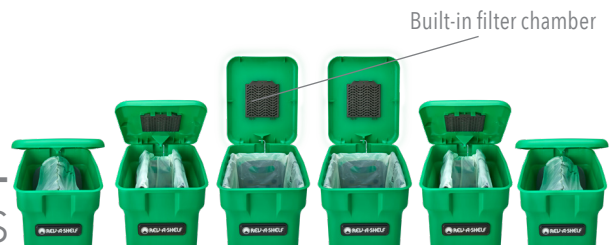

HOW IT WORKS

Built-in filter chamber

NOTE: For more information on each frame option please see pg. 40 for RV Series, pg. 52 for 5349 Series, pg. 62 for 4WCSC/D Series and pg. 66 for 4WCTM Series. Depending on cabinet construction and pull hardware, a lid on the rear waste container may not fully function. See pg. 44 for replacement containers.