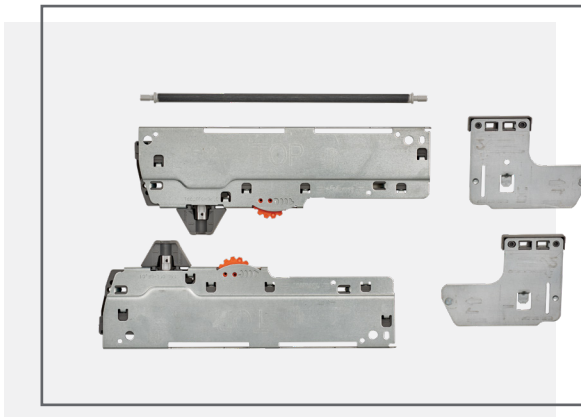

TIP-ON Kit

4WC-TOKIT-18

TOKIT Series

- Designed for all standard depth waste containers, 4WCSC Series and 5LB LEGRABOX Series
- 4-dimensional adjustment ensures precise gap layout
- Open with a touch of a finger
- Adjustment wheel allows a tool-free integrated depth adjustment
- Front gap of just 2.5 mm
- Extensive trigger range is ensured at all times

MOVENTO TIP-ON Kit for 4WCSC Series

PRODUCT	DESCRIPTION	DIMS	SLP
4WC-TOKIT-12	12" 4WCSC TIP-ON Kit	3-1/2" (89 mm) W x 9" (229 mm) D x 1-3/4" (44 mm) H	$85.70
4WC-TOKIT-15	15" 4WCSC TIP-ON Kit	3-1/2" (89 mm) W x 9" (229 mm) D x 1-3/4" (44 mm) H	$85.70
4WC-TOKIT-18	18" 4WCSC TIP-ON Kit	3-1/2" (89 mm) W x 9" (229 mm) D x 1-3/4" (44 mm) H	$85.70

MOVENTO TIP-ON Kit for 5LB Series

5LB-TOKIT-12	12" LEGRABOX TIP-ON Kit	3-1/2" (89 mm) W x 9" (229 mm) D x 1-3/4" (44 mm) H	$80.35
5LB-TOKIT-15	15" LEGRABOX TIP-ON Kit	3-1/2" (89 mm) W x 9" (229 mm) D x 1-3/4" (44 mm) H	$84.40
5LB-TOKIT-18	18" LEGRABOX TIP-ON Kit	3-1/2" (89 mm) W x 9" (229 mm) D x 1-3/4" (44 mm) H	$84.40