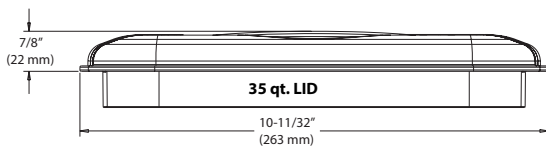

SCAN FOR PRICING!

- Black (18)
- Champagne (12)
- Green (G)
- Metallic silver (17)
- Orion gray (13)
- White (11) polymer lids for 35 and 50 qt. polymer containers

FRONT VIEW

Polymer Lids for 35 and 50 qt. Waste Containers

PRODUCT	DESCRIPTION	FINISH	SLP
RV-35-LID-1	35 qt. Waste Container Lid	White	$22.60
RV-35-LID-12-1	35 qt. Waste Container Lid	Champagne	$26.70
RV-35-LID-17-1	35 qt. Waste Container Lid	Metallic Silver	$25.50
RV-35-LID-18-1	35 qt. Waste Container Lid	Black	$25.50
RV-35-LID-G-1	35 qt. Waste Container Lid	Green	$25.50
RV-35-LID-13-1	35 qt. Waste Container Lid	Orion Gray	$26.70
RV-50-LID-1	50 qt. Waste Container Lid	White	$24.35
RV-50-LID-12-1	50 qt. Waste Container Lid	Champagne	$30.30
RV-50-LID-17-1	50 qt. Waste Container Lid	Metallic Silver	$27.40
RV-50-LID-G-1	50 qt. Waste Container Lid	Green	$27.40
RV-50-LID-13-1	50 qt. Waste Container Lid	Orion Gray	$30.30
RV-50-LID-18-1	50 qt. Waste Container Lid	Black	$24.95