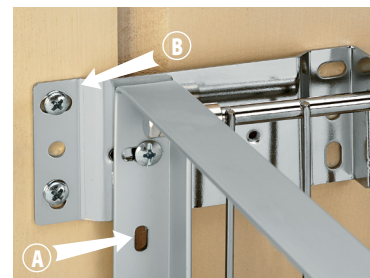

SCAN FOR PRICING!

Odor reducing mechanism that opens when the lid is raised and seals when the lid is closed

HOLE SPREAD DIMENSIONS

** select "BK" for black, "GR" for green, "OG" for orion gray, "WH" for white