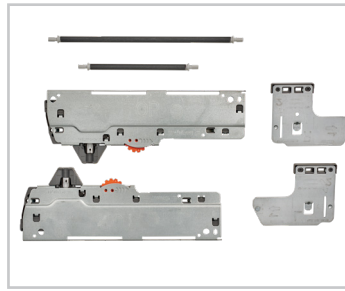

SCAN FOR PRICING!

TIP-ON Kit available