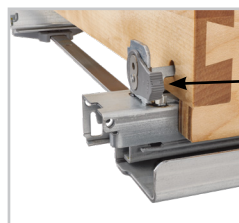

4WCSC-2150DM-2

TOOL FREE ADJUSTMENT! ALSO AVAILABLE WITH TIP-ON OR SERVO-DRIVE TECHNOLOGY

Height adjustment-
Max 1/8" lift

Side-to-side adjustment-
Max-1/16"

Tilt/skew adjustment for
top of door

Curved design hugs the waste bin keeping it securely in place