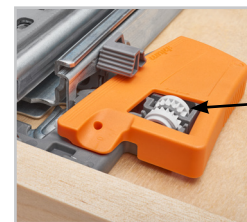

4WCSC-2150DM-2

TOOL FREE ADJUSTMENT! ALSO AVAILABLE WITH TIP-ON OR SERVO-DRIVE TECHNOLOGY

Height adjustment-
Max 1/8" lift

Side-to-side adjustment-
Max-1/16"

Tilt/skew adjustment for
top of door

Curved design hugs the waste bin keeping it securely in place