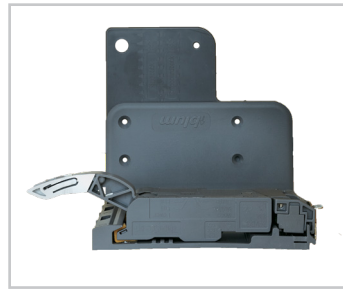

SERVO-DRIVE available