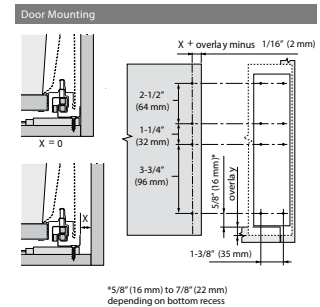

TWCS* Series

TANDEMBOX Bottom Mount

SCAN FOR PRICING!

blum

- Designed for 15", 18" and 21" base cabinets
- Single and double 35 and 50 qt. polymer containers, available in white
- Full-extension, BLUM soft-close undermount slides
- Pre-assembled TANDEMBOX frame
- Wood insert secures container(s), available in painted white MDF
- Mounts to cabinet floor
- Built-in door mount brackets
- Rear storage with all single units
- 35 and 50 qt. polymer lids available (sold separately)
- TSCA Title VI compliant

Minimum inside cabinet depth
With SERVO-DRIVE 22-5/8" (574 mm)
Without SERVO-DRIVE 22-1/2" (569 mm)

TANDEMBOX Bottom Mount Waste Container Pullouts w/ BLUMOTION Soft-Close

PRODUCT	DESCRIPTION	DIMS	MCO	Inset	CAB	FINISH	SLP
TWCS-15DM-1	Single 35 qt.	12-1/2" (318 mm) W x 22-1/2" (572 mm) D x 19" (483 mm) H	12" (305 mm)	12-3/4" (324 mm)	B15	White	$676.85
TWCS-1550DM-1	Single 50 qt.	12-1/2" (318 mm) W x 22-1/2" (572 mm) D x 23" (584 mm) H	12" (305 mm)	12-3/4" (324 mm)	FHB15	White	$681.65
TWCS-18DM-2	Double 35 qt.	15-1/2" (394 mm) W x 22-1/2" (572 mm) D x 19" (483 mm) H	15" (381 mm)	15-3/4" (400 mm)	B18	White	$695.25
TWCS-21DM-2	Double 35 qt.	18-1/2" (470 mm) W x 22-1/2" (572 mm) D x 19" (483 mm) H	18" (457 mm)	18-3/4" (476 mm)	B21	White	$710.65
TWCS-1850DM-2	Double 50 qt.	15-1/2" (394 mm) W x 22-1/2" (572 mm) D x 23" (584 mm) H	15" (381 mm)	15-3/4" (400 mm)	FHB18	White	$704.85
TWCS-2150DM-2	Double 50 qt.	18-1/2" (470 mm) W x 22-1/2" (572 mm) D x 23" (584 mm) H	18" (457 mm)	18-3/4" (476 mm)	FHB21	White	$723.70

TANDEMBOX Bottom Mount Electric Assist Waste Container Pullouts w/ Soft-Close and SERVO-DRIVE