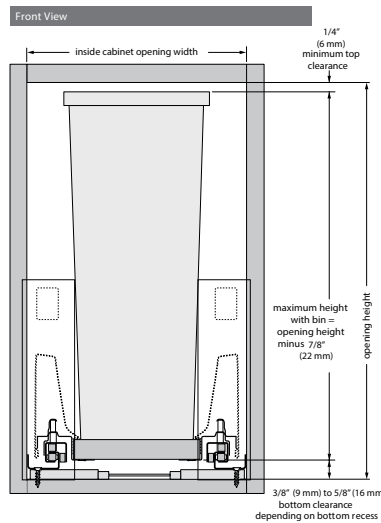

TWCS* Series

TANDEMBOX Bottom Mount

SCAN FOR PRICING!

blum

- Designed for 15", 18" and 21" base cabinets
- Single and double 35 and 50 qt. polymer containers, available in white
- Full-extension, BLUM soft-close undermount slides
- Pre-assembled TANDEMBOX frame
- Wood insert secures container(s), available in painted white MDF
- Mounts to cabinet floor
- Built-in door mount brackets
- Rear storage with all single units
- 35 and 50 qt. polymer lids available (sold separately)
- TSCA Title VI compliant

Minimum inside cabinet depth
With SERVO-DRIVE 22-5/8" (574 mm)
Without SERVO-DRIVE 22-1/2" (569 mm)

TANDEMBOX Bottom Mount Waste Container Pullouts w/ BLUMOTION Soft-Close

PRODUCT	DESCRIPTION	DIMS	MCO	Inset	CAB	FINISH	SLP
TWCS-15DM-1	Single 35 qt.	12-1/2" (318 mm) W x 22-1/2" (572 mm) D x 19" (483 mm) H	12" (305 mm)	12-3/4" (324 mm)	B15	White	$676.85
TWCS-1550DM-1	Single 50 qt.	12-1/2" (318 mm) W x 22-1/2" (572 mm) D x 23" (584 mm) H	12" (305 mm)	12-3/4" (324 mm)	FHB15	White	$681.65
TWCS-18DM-2	Double 35 qt.	15-1/2" (394 mm) W x 22-1/2" (572 mm) D x 19" (483 mm) H	15" (381 mm)	15-3/4" (400 mm)	B18	White	$695.25
TWCS-21DM-2	Double 35 qt.	18-1/2" (470 mm) W x 22-1/2" (572 mm) D x 19" (483 mm) H	18" (457 mm)	18-3/4" (476 mm)	B21	White	$710.65
TWCS-1850DM-2	Double 50 qt.	15-1/2" (394 mm) W x 22-1/2" (572 mm) D x 23" (584 mm) H	15" (381 mm)	15-3/4" (400 mm)	FHB18	White	$704.85
TWCS-2150DM-2	Double 50 qt.	18-1/2" (470 mm) W x 22-1/2" (572 mm) D x 23" (584 mm) H	18" (457 mm)	18-3/4" (476 mm)	FHB21	White	$723.70

TANDEMBOX Bottom Mount Electric Assist Waste Container Pullouts w/ Soft-Close and SERVO-DRIVE