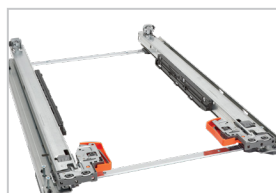

4WCSC/D-1535DM-1
Single 35 qt. Waste Container
(Silver/maple finish shown)

BLUM
MOVENTO
concealed soft-
close slides