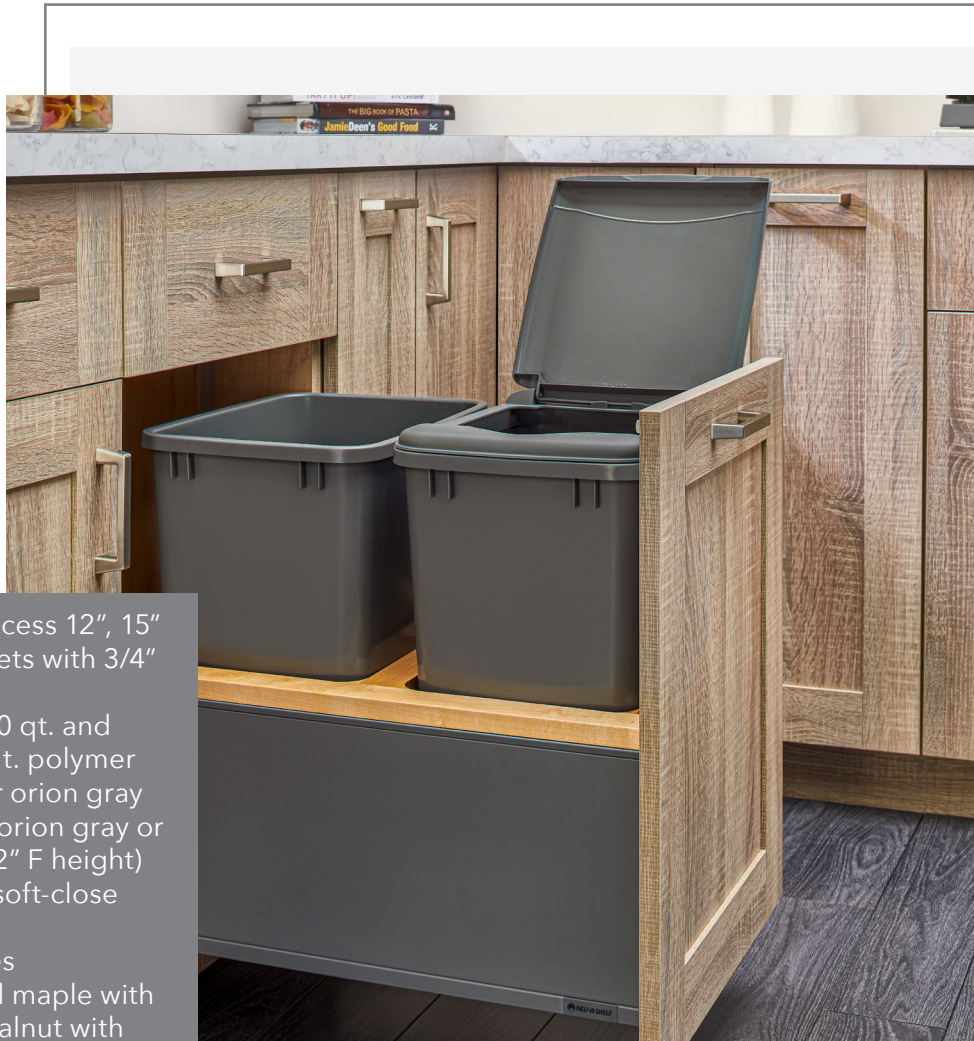

SCAN FOR
PRICING!

5LB-1835OGMP-213

- Designed for full access 12", 15" and 18" base cabinets with 3/4" side panels
- Single 30, 35 and 50 qt. and double 35 and 50 qt. polymer containers, black or orion gray
- LEGRABOX frame, orion gray or stainless steel (9-1/2" F height)
- BLUM, MOVENTO soft-close undermount slides
- Wood insert secures container(s), natural maple with semi-gloss finish, walnut with satin finish or painted black MDF
- Fully assembled, just add your door front
- Mounts to cabinet door and side walls
- LEGRABOX door mount brackets
- (1) matching lid*
- TIP-ON or SERVO-DRIVE systems available (sold separately)
- TSCA Title VI compliant