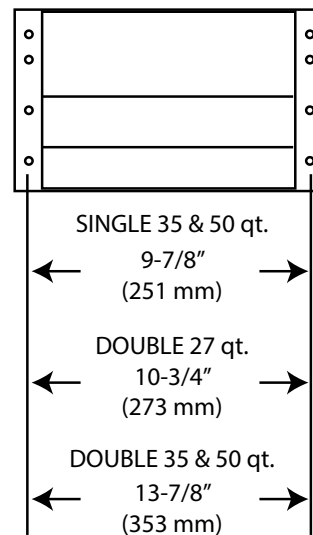

HOLE SPREAD DIMENSIONS

** select "BK" for black, "GR" for green, "OG" for orion gray, "WH" for white

Aluminum Bottom Mount Waste Container Pullouts w/ Soft-Close							
PRODUCT	DESCRIPTION	DIMS	MCO	CAB	FINISH	SLP	
5349-15DM-1	Single 35 qt.	10-3/4" (273 mm) W x 21-15/16" (557 mm) D x 19-1/4" (489 mm) H	11" (279 mm)	B15	White/Alum	$446.90	Waste
5349-15DM18-1	Single 35 qt.	10-13/16" (275 mm) W x 18" (457 mm) D x 19-5/16" (491 mm) H	11" (279 mm)	B15	White/Alum	$437.90	Sink
5349-15DM-117	Single 35 qt.	10-3/4" (273 mm) W x 21-15/16" (557 mm) D x 19-1/4" (489 mm) H	11" (279 mm)	B15	Silver/Alum	$500.95	Base
5349-15DM18-117	Single 35 qt.	10-13/16" (275 mm) W x 18" (457 mm) D x 19-5/16" (491 mm) H	11" (279 mm)	B15	Silver/Alum	$499.95	Tall
5349-1550DM-1	Single 50 qt.	10-3/4" (273 mm) W x 21-15/16" (557 mm) D x 23-1/8" (587 mm) H	11" (279 mm)	FHB15	White/Alum	$481.25	Drawer
5349-1550DM-117	Single 50 qt.	10-3/4" (273 mm) W x 21-15/16" (557 mm) D x 23-1/8" (587 mm) H	11" (279 mm)	FHB15	Silver/Alum	$501.25	Wall
5349-1527DM-2	Double 27 qt.	11-11/16" (297 mm) W x 22-1/4" (565 mm) D x 18-15/16" (481 mm) H	12" (305 mm)	B15	White/Alum	$453.15	Vanity
5349-1527DM-217	Double 27 qt.	11-11/16" (297 mm) W x 22-1/4" (565 mm) D x 18-15/16" (481 mm) H	12" (305 mm)	B15	Silver/Alum	$524.15	Closet
5349-18DM-2	Double 35 qt.	14-13/16" (376 mm) W x 21-7/8" (556 mm) D x 19-1/4" (489 mm) H	15" (381 mm)	B18	White/Alum	$484.15	Lazy Susan
5349-18DM-217	Double 35 qt.	14-13/16" (376 mm) W x 22-1/8" (562 mm) D x 19-1/16" (484 mm) H	15" (381 mm)	B18	Silver/Alum	$548.10	LED Lighting
5349-2150DM-2	Double 50 qt.	14-13/16" (376 mm) W x 22-1/8" (562 mm) D x 22-15/16" (583 mm) H	15" (381 mm)	FHB18	White/Alum	$523.00	
5349-2150DM-217	Double 50 qt.	14-13/16" (376 mm) W x 22-1/8" (562 mm) D x 22-15/16" (583 mm) H	15" (381 mm)	FHB18	Silver/Alum	$577.70	

Aluminum Bottom Mount Compost Pullouts w/ Soft-Close							
PRODUCT	DESCRIPTION	DIMS	MCO	CAB	FINISH	SLP	
5349-15CK**-1	Single Compo+ Bin	10-13/16" (275 mm) W x 18" (457 mm) D x 18-1/16" (459 mm) H	12" (305 mm)	B15	**/Alum	$542.15	
5349-18CK**-2	Compo+ Bin w/ 35 qt. Container	14-13/16" (376 mm) W x 22-1/8" (562 mm) D x 19-1/16" (484 mm) H	15" (381 mm)	B18	**/White/Alum	$633.50	

Accessories							
PRODUCT	DESCRIPTION	DIMS	MCO	CAB	FINISH	SLP	
5345-DM-KIT-1	Door Mount Extension Brackets				Chrome	$41.30	
CP-BAGROLL-1	Replacement Compost Bags (1 Roll, 12 Bags)					$17.55	
CP-FILTER-1	Replacement Charcoal Filter (2)					$28.00	
CK-1117**-1	Replacement Compo+ Bin					$86.15