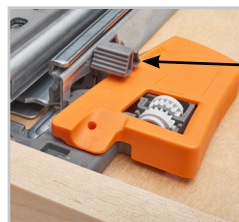

4WCSC-2150DM-2

TOOL FREE ADJUSTMENT! ALSO AVAILABLE WITH TIP-ON OR SERVO-DRIVE TECHNOLOGY

Height adjustment-
Max 1/8" lift

Side-to-side adjustment-
Max-1/16"

Tilt/skew adjustment for
top of door

Curved design hugs the waste bin keeping it securely in place