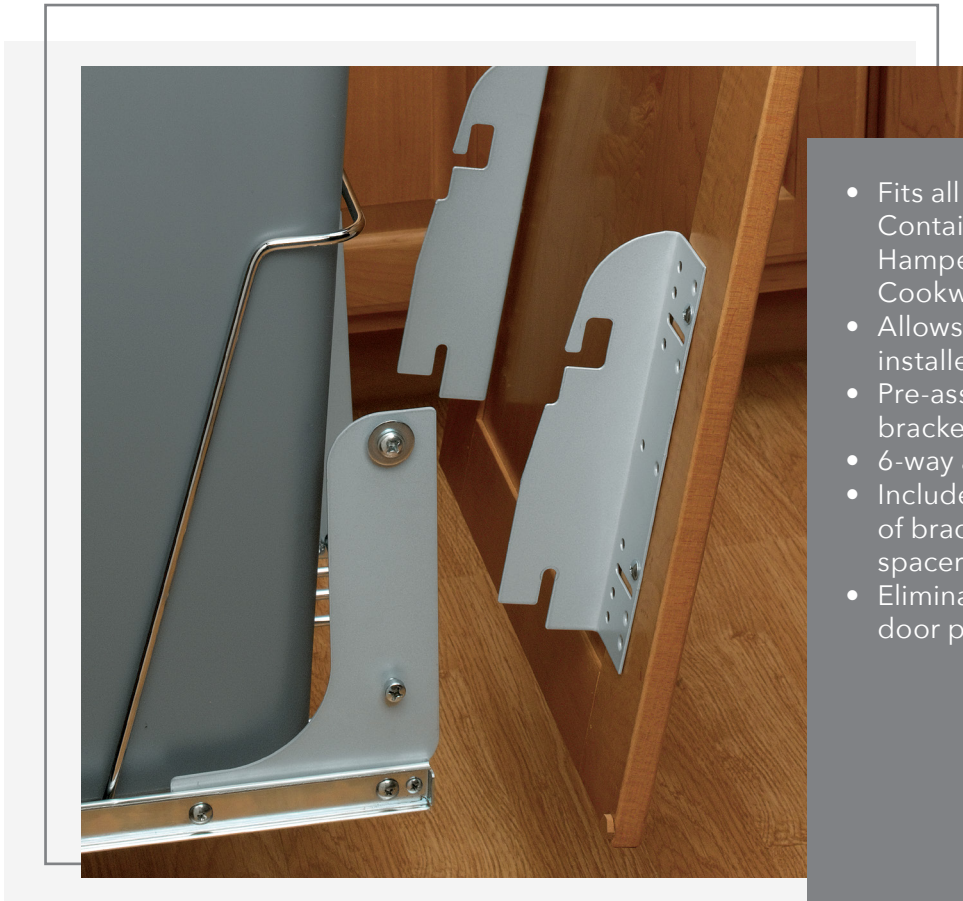

SCAN FOR PRICING!

Heavy-Duty Door Mount Kit

RV Series

Waste

- Fits all RV Series Waste Containers, HPRV/HRV Hampers and 5CW2 Series Cookware Organizers
- Allows cabinet door to be installed easily
- Pre-assembled door mounting brackets
- 6-way adjustable bracket
- Includes a complete set of brackets, fasteners and spacers for installation
- Eliminates the need for a sub door panel