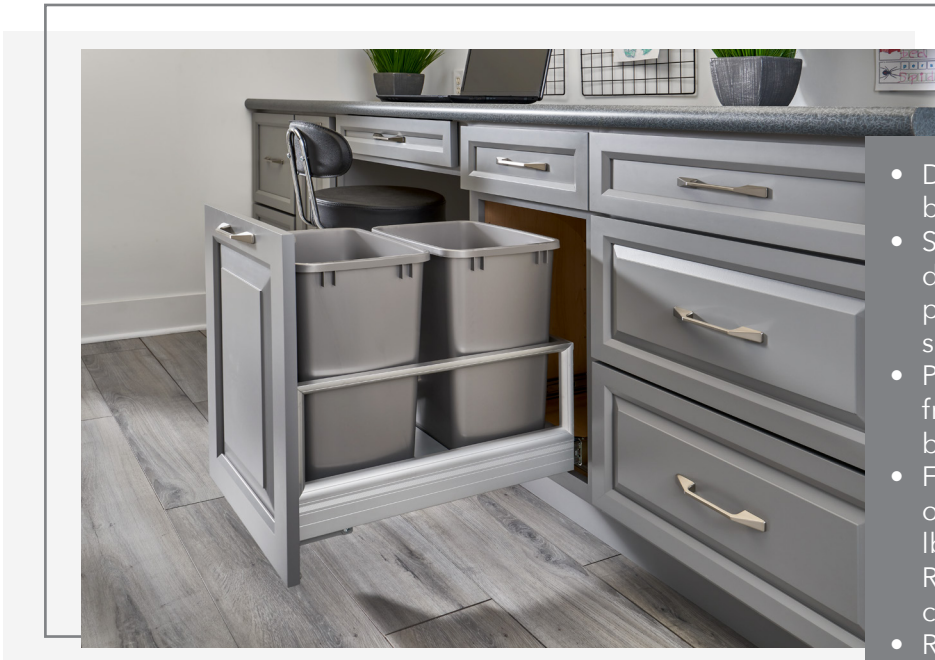

Aluminum Bottom Mount Rev-A-Motion®

5149 Series

SCAN FOR PRICING!

- Designed for 15", 18" and 21" base cabinets
- Single 35 and 50 qt. and double 27, 35 and 50 qt. polymer containers, metallic silver or white
- Patented anodized aluminum frame, metallic silver or white base (US Patent No. 9,049,930)
- Full-extension with 1-1/2" over-travel, ball-bearing, 150 lb. rated, concealed slides with Rev-A-Motion® soft-open/soft-close (US Patent No. 8,091,971)
- Rear storage with all single units
- Mounts to cabinet door and floor
- Patented door mount brackets with 5" of adjustability (US Patent No. 8,939,526)
- 35 and 50 qt. polymer lids available (sold separately)