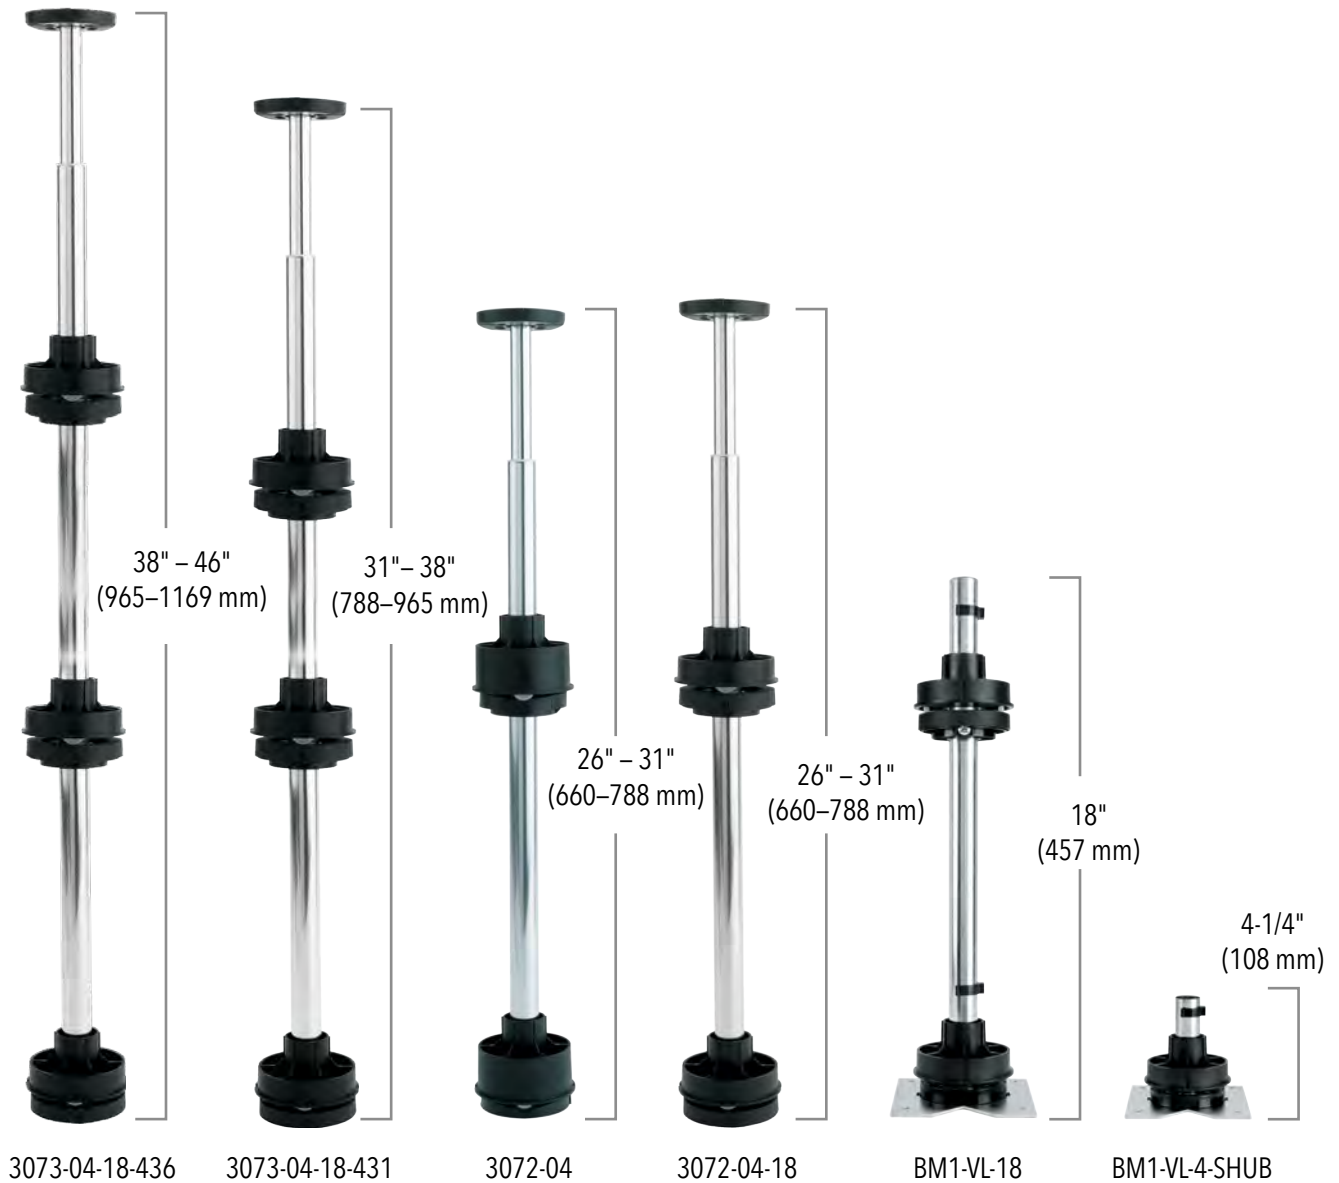

LED Lighting

SCAN FOR PRICING!

Twist-n-Lock Telescoping Post

**Hardware**

|                   | Lazy Daisy | Value Line | RAS |
|-------------------|------------|------------|-----|
| Telescoping Post  | •          |            | •   |
| Twist-n-Lock Post |            | •          |     |
| Bottom Mount      | •          | •          | •   |

**Shelf Support**

|                      |   |   |   |
|----------------------|---|---|---|
| Snap Pin             | • |   |   |
| Metal/Die Components |   |   | • |
| Polymer Components   | • | • |   |