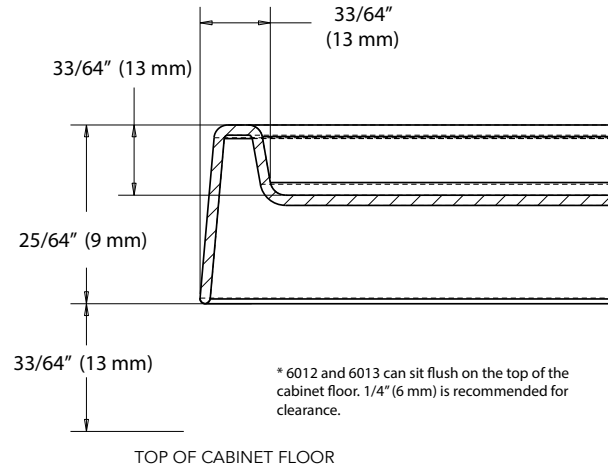

* 6012 and 6013 can sit flush on the top of the cabinet floor. 1/4" (6 mm) is recommended for clearance.

PANTRY SHELVES

Polymer Lazy Susan

22" D-Shaped	"H"
6221-22	1-15/64" (31 mm)
6272-22	1-15/64" (31 mm)
6273-22	1-15/64" (31 mm)
6265-22	2-13/64" (56 mm)