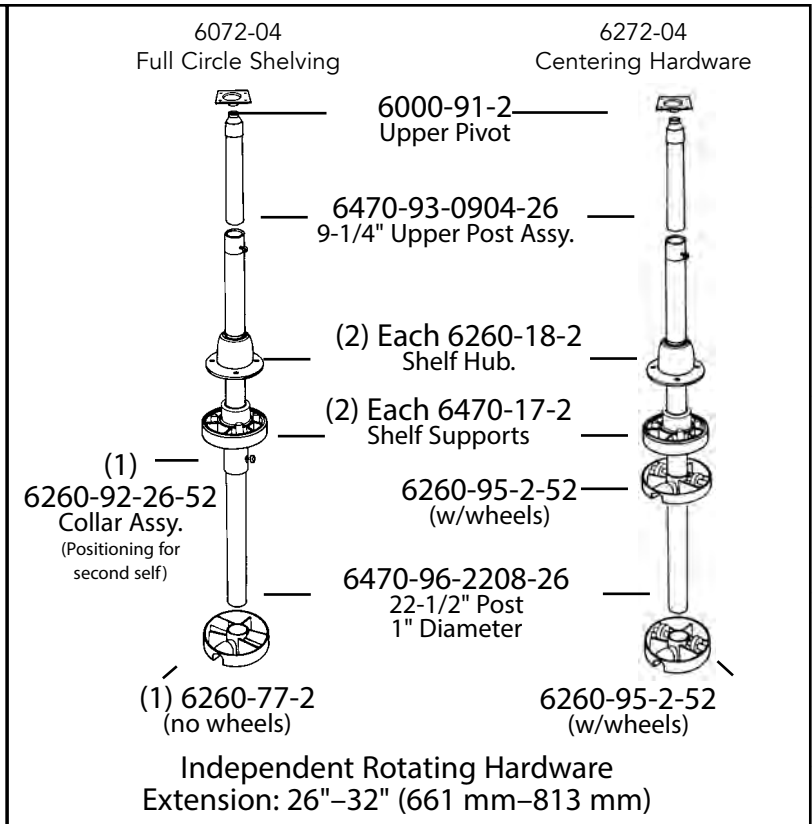

SPECIFICATIONS

HARDWARE KIT PARTS LIST

DEPENDENTLY ROTATING

INDEPENDENTLY ROTATING