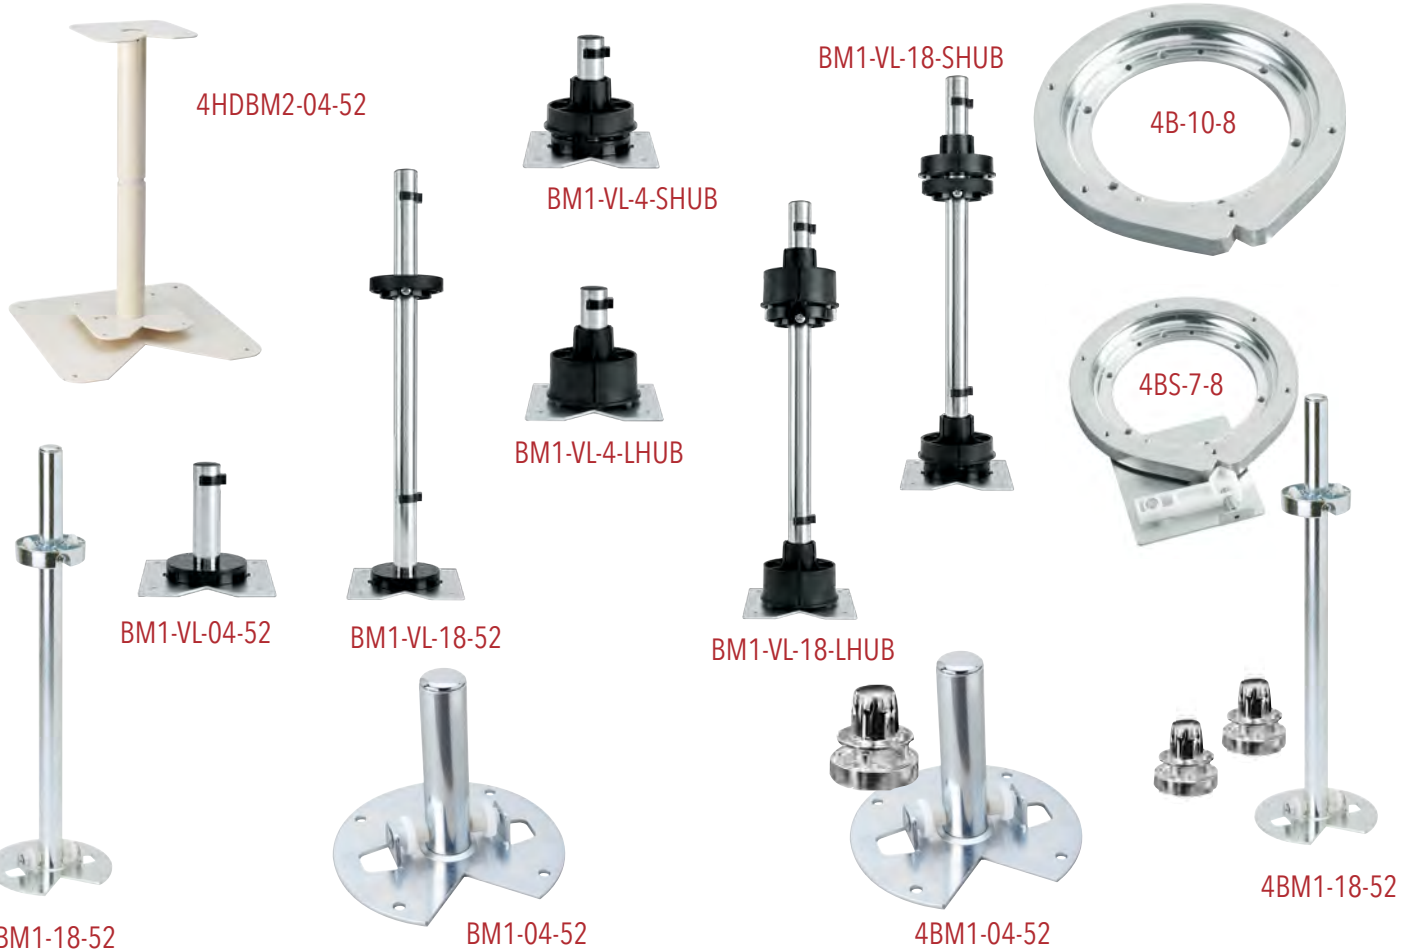

SCAN FOR PRICING!

Single Tray Hardware

PRODUCT	DESCRIPTION	DIMS	FINISH	SLP
BM1-VL-04-52	Value Line Single Tray Bottom Mount Post	4" (102 mm) Post	Zinc Coated	$26.95
BM1-VL-4-SHUB-12	(12) Bottom Mount Hardware Sets w/ Wall Hub	4" (102 mm) Post	Zinc Coated	$25.10 ea.
BM1-VL-4-LHUB-12	(12) Bottom Mount Hardware Sets w/ Base Hub	4" (102 mm) Post	Zinc Coated	$25.80 ea.
BM1-04-52	Single Tray Bottom Mount Post	4" (102 mm) Post	Zinc Coated	$36.10
4BM1-04-52	Wood Single Tray Bottom Mount Post	4" (102 mm) Post	Zinc Coated	$42.20

Aluminum Lazy Susan Swivel Bearing w/ Stop

4BS-7-8	(8) 7" Bearings		Aluminum	$58.85 ea.
4BS-10-8	(8) 10" Bearings		Aluminum	$68.75 ea.

Aluminum Lazy Susan Bearing

4B-7-8	(8) 7" Bearings		Aluminum	$48.45 ea.
4B-10-8	(8) 10" Bearings		Aluminum	$55.95 ea.

(2) Shelf Lazy Susan Post Hardware

BM1-VL-18-52	Value Line Two Tray Bottom Mount Post	18" (457 mm) Post	Zinc Coated	$31.85
BM1-VL-18-SHUB-6	(6) Bottom Mount Hardware Sets w/ Wall Hub	18" (457 mm) Post	Zinc Coated	$28.65 ea.
BM1-VL-18-LHUB-6	(6) Bottom Mount Hardware Sets w/ Base Hub	18" (457 mm) Post	Zinc Coated	$29.70 ea.
BM1-18-52	Two Tray Bottom Mount Post	18" (457 mm) Post	Zinc Coated	$52.05
4BM1-18-52	Wood Two Tray Bottom Mount Post	18" (457 mm) Post	Zinc Coated	$94.85
4HDBM2-04-52	Heavy Duty Two Tray Bottom Mount Post	18" (457 mm) Post	Almond Powder Coated	$89.60

Waste
Blind Corner
Sink
Base
Tall
Drawer
Wall
Vanity
Closet
Lazy Susan
LED Lighting