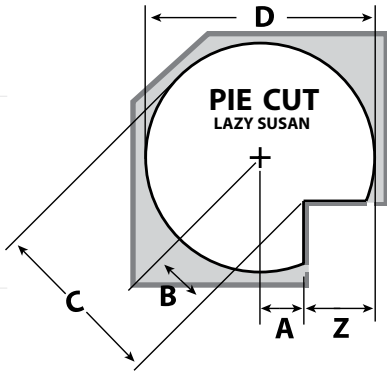

Dimensions are for reference only, and may change based on hardware used, etc.

SCAN FOR PRICING!

(Attaches to the cabinet door)

| Shelf        | Material | Series | A       | B        | C         | D   | Z                   | Post System |
|--------------|----------|--------|---------|----------|-----------|-----|---------------------|-------------|
| 2433 Pie Cut | Wood     | 4WLS   | 4-9/16" | 6-7/16"  | 18-7/16"  | 24" | 7-7/16" + 1/8" gap  | 1" DEP.     |
| 24" Pie Cut  | Wood     | 4WLS   | 1-3/8"  | 1-15/16" | 13-15/16" | 24" | 10-9/16" + 1/8" gap | 1" DEP.     |
| 28" Pie Cut  | Wood     | 4WLS   | 3"      | 4-1/4"   | 18-1/8"   | 28" | 10-7/8" + 1/8" gap  | 1" DEP.     |
| 31" Pie Cut  | Wood     | 4WLS   | 5-1/16" | 7-1/8"   | 22-7/16"  | 31" | 10-5/16" + 1/8" gap | 1" DEP.     |