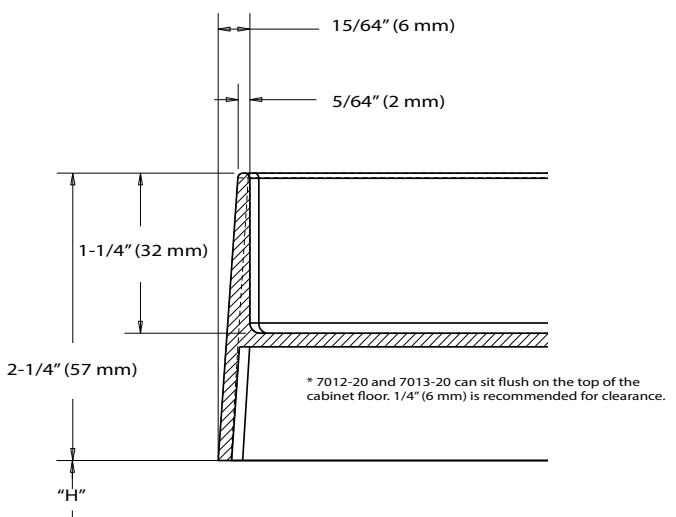

* 7012-20 and 7013-20 can sit flush on the top of the cabinet floor. 1/4" (6 mm) is recommended for clearance.

Waste
Blind Corner
Sink
Base
Tail
Drawer
Wall
Vanity
Closet
Lazy Susan
LED Lighting