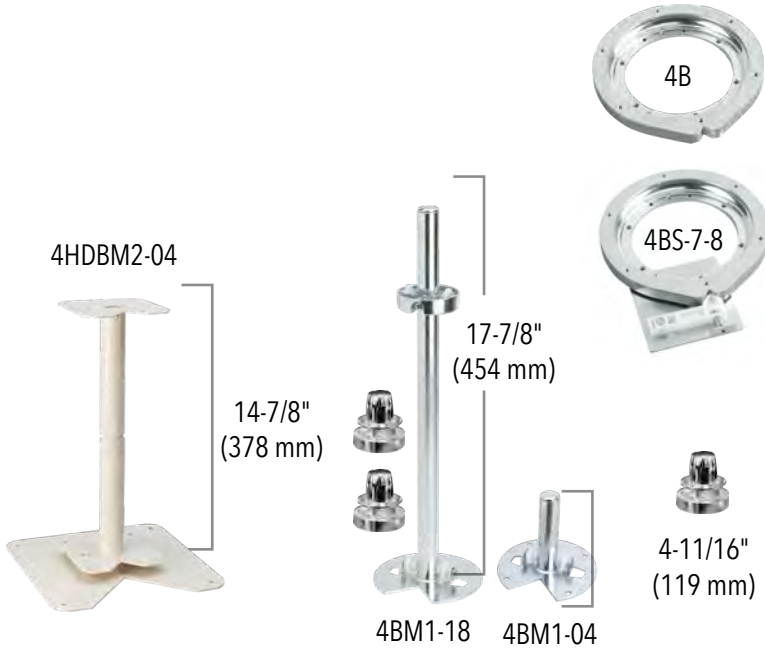

SCAN FOR PRICING!