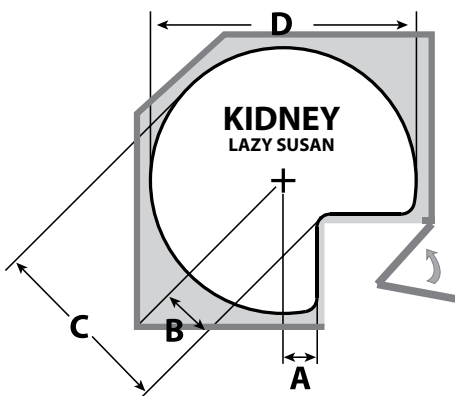

Shelf	Material	Series	A	B	C	D	Post System
24" Kidney	Wood	4WLS	1-7/16"	2-3/8"	14-3/8"	23-15/16"	1" IND.
28" Kidney	Wood	4WLS	2-7/8"	4-3/8"	18-1/4"	27-3/4"	1" IND.
32" Kidney	Wood	4WLS	4-1/16"	6"	21-15/16"	31-3/4"	1" IND.

IND. = Independent Rotating System

Waste

Blind Corner

Sink

Base

Tall

Drawer

Wall

Vanity

Closet

Lazy Susan

LED Lighting