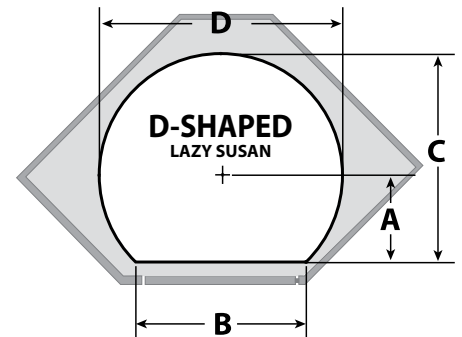

Shelf	Material	Series	A	B	C	D	Post System
24" Kidney	Wood	4WLS	1-7/16"	2-3/8"	14-3/8"	23-15/16"	1" IND.
28" Kidney	Wood	4WLS	2-7/8"	4-3/8"	18-1/4"	27-3/4"	1" IND.
32" Kidney	Wood	4WLS	4-1/16"	6"	21-15/16"	31-3/4"	1" IND.

IND. = Independent Rotating System

Waste

Blind Corner

Sink

Base

Tall

Drawer

Wall

Vanity

Closet

Lazy Susan

LED Lighting