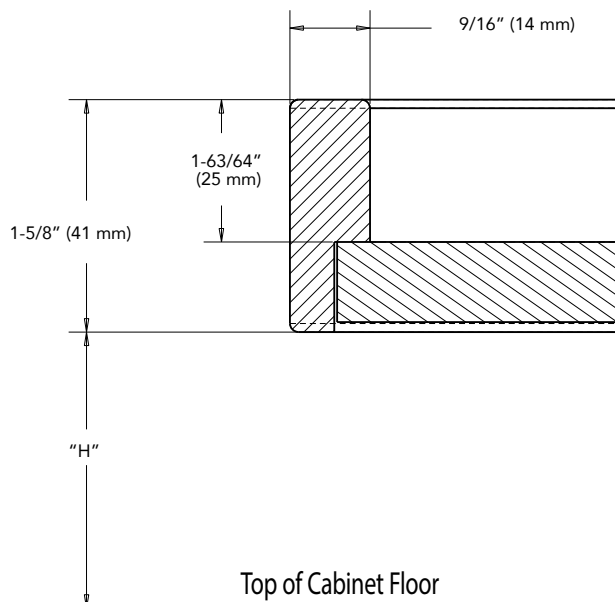

(2) Shelf Wood Classic Lazy Susan w/ 26"-32" (660-813 mm) Telescoping Post

4WLS942-2433-52	(2) Shelf Set for 33" Corner	24" (607 mm) Diameter	Wood	$411.80
4WLS942-24P-52	(2) Shelf Set	24" (607 mm) Diameter	Wood	$411.80
4WLS942-28P-52	(2) Shelf Set	28" (711 mm) Diameter	Wood	$433.10
4WLS942-31P-52	(2) Shelf Set	31" (788 mm) Diameter	Wood	$489.10

NOTES: Upper shelf is adjustable, lower shelf is in fixed position and post can not be altered (adjustment mechanism).

PIE CUT SHELVES BULK

(Attaches to the cabinet door)

Wood Classic Lazy Susan - No Hardware

PRODUCT	DESCRIPTION	DIMS	FINISH	SLP
4WLS901-2433-8	(8) - (2) Shelf Set for 33" Corner	24" (610 mm) Diameter	Wood	$172.25 ea.
4WLS901-24-8	(8) - (2) Shelf Set	24" (610 mm) Diameter	Wood	$158.65 ea.
4WLS901-28-8	(8) - (2) Shelf Set	28" (711 mm) Diameter	Wood	$168.80 ea.
4WLS901-31-8	(8) - (2) Shelf Set	31" (788 mm) Diameter	Wood	$184.30 ea.

PIE CUT HARDWARE BULK

(Attaches to the cabinet door)

Hardware

PRODUCT	DESCRIPTION	DIMS	FINISH	SLP
4WLS940-04P-24-4	(4) 26"-32" (660-813 mm) Telescoping Posts		Chrome	$69.30 ea.
4WLS940-04P-28-4	(4) 26"-32" (660-813 mm) Telescoping Posts		Chrome	$69.30 ea.
4WLS940-04P-31-4	(4) 26"-32" (660-813 mm) Telescoping Posts		Chrome	$75.70 ea.

LIP SPECIFICATIONS

WOOD CLASSIC SHELVES

Wood Lazy Susan	
Full Circle	"H"
4WLS001	3/4" (19 mm)
4WLS072	1-19/64" (33 mm)
4WLS073	1-19/64" (33 mm)
D-Shaped	"H"
4WLS221	1-19/64" (33 mm)
4WLS201	3/4" (19 mm)
4WLS272	1-19/64" (33 mm)
4WLS273	1-19/64" (33 mm)
Pie Cut	"H"
4WLS942	1-29/64" (37 mm)
Kidney	"H"
4WLS401	3/4" (19 mm)
4WLS472	1-19/64" (33 mm)
Half Moon	"H"
4WLS882	2-33/64" (64 mm)

Dimensions are for reference only, and may change based on hardware used, etc.