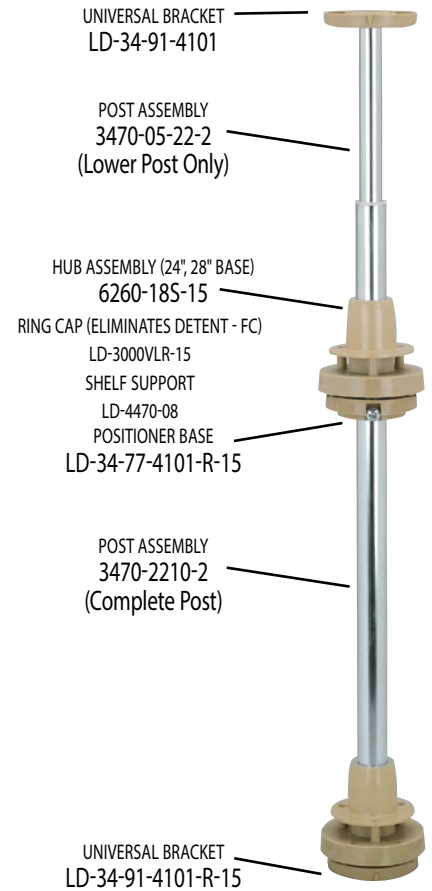

## Hardware for LD Banded Wood

18"/20" FULL CIRCLE  
HARDWARE

24"/28"/32" FULL CIRCLE/KIDNEY  
HARDWARE