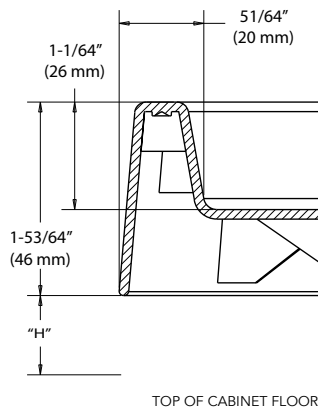

BASE SHELVES

Full Circle	"H"
3072-24 & 28	1-3/64" (27 mm)

Kidney	"H"
3472-24, 28 & 32	1-3/64" (27 mm)