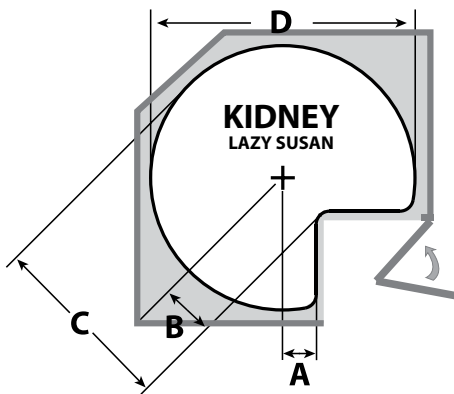

SCAN FOR PRICING!

KIDNEY SHAPE SHELF BULK

(Hinged door; not attached)

Banded Wood Lazy Daisy w/ Steel Bearing and Stop

PRODUCT	DESCRIPTION	DIMS	FINISH	SLP
LD-4BW-401-28SBS-8	(8) Single Shelves w/ 10" Steel Bearing	28" (711 mm) Diameter	Maple	$166.30 ea.
LD-4BW-401-32SBS-8	(8) Single Shelves w/ 10" Steel Bearing	32" (813 mm) Diameter	Maple	$200.25 ea.

Drilled Banded Wood Lazy Daisy - No Hardware

PRODUCT	DESCRIPTION	DIMS	FINISH	SLP
LD-4BW-441-24-8	(8) Single Shelves	24" (610 mm) Diameter	Maple	$118.90 ea.
LD-4BW-441-28-8	(8) Single Shelves	28" (711 mm) Diameter	Maple	$139.65 ea.
LD-4BW-441-32-8	(8) Single Shelves	32" (813 mm) Diameter	Maple	$164.30 ea.

*Note: Non-drilled trays without bearings are available, remove "SBS" from product number.

SPECIFICATIONS

BANDED WOOD SHELVES

Shelf	Material	Series	A	B	C	D	Post System
20" D-Shape	Maple	LD-4BW	8-7/8"	6-7/8"	18-1/2"	19-1/2"	1" IND.
28" D-Shape	Maple	LD-4BW	11-5/8"	13-1/4"	25-1/2"	27-3/4"	1" IND.
32" D-Shape	Maple	LD-4BW	13-7/8"	13-7/8"	29-3/4"	31-3/4"	1" IND.

IND. = Independent Rotating System