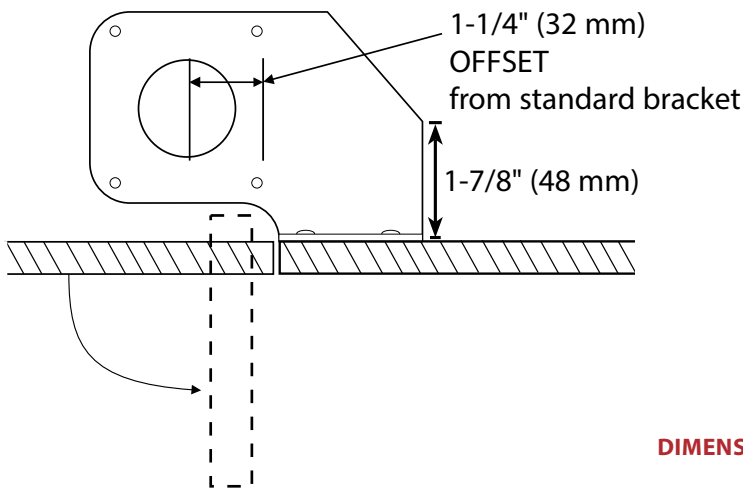

90° Hinge Bracket