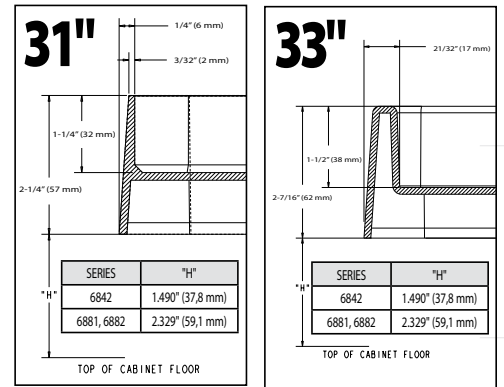

FRAMELESS CABINET (EURO)

DIMENSIONS A, B, AND C ARE MINIMUMS. 39" TRAY SHOWN IN DIAGRAM.

NOM Tray size	A	B	C	D
31" (787 mm)	32-13/16" (833 mm)	21-1/2" (546 mm)	15" (381 mm)	21-1/16" (535 mm)
33" (838 mm)	33-3/16" (843 mm)	18-9/16" (471 mm)	17-7/16" (443 mm)	24-1/16" (611 mm)
39" (991 mm)	39-7/8" (1013 mm)	21-13/16" (554 mm)	20-3/4" (527 mm)	27-3/8" (695 mm)