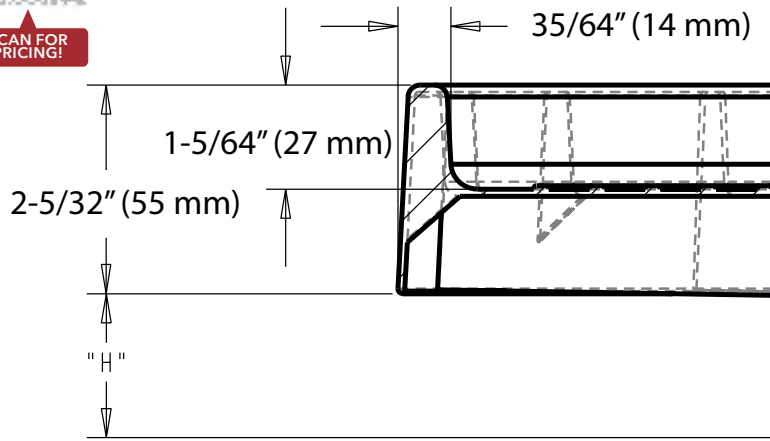

# LAZY DAISY POLYMER SHELVES

SCAN FOR PRICING!

| Tray Shape        | "H"              |
|-------------------|------------------|
| Full Circle       | 1-19/32" (41 mm) |
| Kidney & D-Shaped | 1-7/16" (37 mm)  |