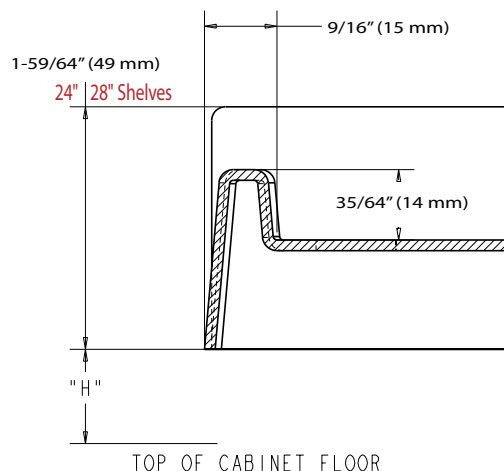

TOP OF CABINET FLOOR

REV-A-SHELF® LAZY SUSANS ARE TESTED TO EXCEED BHMA CLASS 1 SPECIFICATIONS

Waste
Blind Corner
Sink
Base
Tall
Drawer
Wall
Vanity
Closet
Lazy Susan
LED Lighting