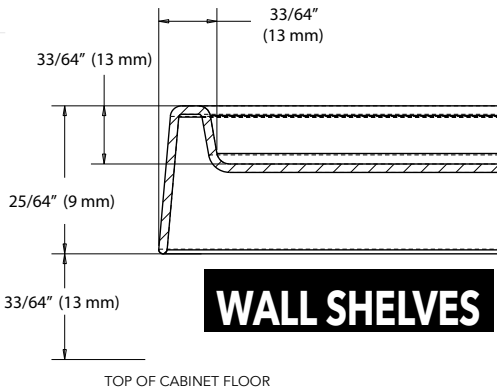

(3) Shelf Value Line Lazy Susan w/ 31"-38" (788-965 mm) Telescoping Post

3073-18-**-531	(3) Shelf Set	18" (457 mm) Diameter	Polymer	$117.15
3073-20-**-531	(3) Shelf Set	20" (508 mm) Diameter	Polymer	$136.30

(3) Shelf Value Line Lazy Susan w/ 38"-46" (965-1169 mm) Telescoping Post

3073-18-**-536	(3) Shelf Set	18" (457 mm) Diameter	Polymer	$125.70
3073-20-**-536	(3) Shelf Set	20" (508 mm) Diameter	Polymer	$144.70

FULL CIRCLE SHELF BULK

Value Line Lazy Susan-No Hardware

PRODUCT	DESCRIPTION	DIMS	FINISH	SLP
3001-18-**-12	(12) Single Shelves	18" (457 mm) Diameter	Polymer	$25.10 ea.
3001-20-**-12	(12) Single Shelves	20" (508 mm) Diameter	Polymer	$31.20 ea.
3001-24-**-12	(12) Single Shelves	24" (610 mm) Diameter	Polymer	$36.10 ea.
3001-28-**-12	(12) Single Shelves	28" (711 mm) Diameter	Polymer	$43.35 ea.

Hardware

3072-04-6	(6) 26"-31" (600-788 mm) Telescoping Posts		Zinc	$36.50 ea.
3072-04-18-6	(6) 26"-31" (600-788 mm) Telescoping Posts w/ Ring Cap		Zinc	$38.70 ea.
3073-04-18-431-4	(4) 31"-38" (788-965 mm) Telescoping Posts w/ Ring Cap		Zinc	$50.45 ea.
3073-04-18-436-4	(4) 38"-46" (965-1169 mm) Telescoping Posts w/ Ring Cap		Zinc	$51.90 ea.
BM1-VL-4-SHUB-12	Bottom Mount w/ Wall Hub	4" (102 mm)	Zinc	$25.10 ea.
BM1-VL-4-LHUB-12	Bottom Mount w/ Base Hub	4" (102 mm)	Zinc	$25.80 ea.

LIP SPECIFICATIONS

VALUE LINE POLYMER SHELVES

WALL SHELVES

Full Circle	"H"
3072-18	5/16" (8 mm)