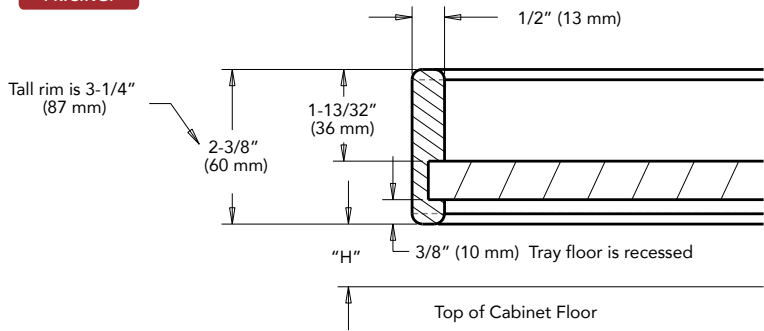

SCAN FOR PRICING!

LIP SPECIFICATIONS NATURAL WOOD SHELVES

Hardware	Tray Shape	"H"
Aluminum	FC, Kidney and D-Shaped	31/32" (24 mm)
Telescoping Post	Full Circle	7/8" (22 mm)
Telescoping Post	Kidney & D-Shaped	31/32" (24 mm)
Telescoping Post	Pie-Cut	1-3/4" (45 mm)