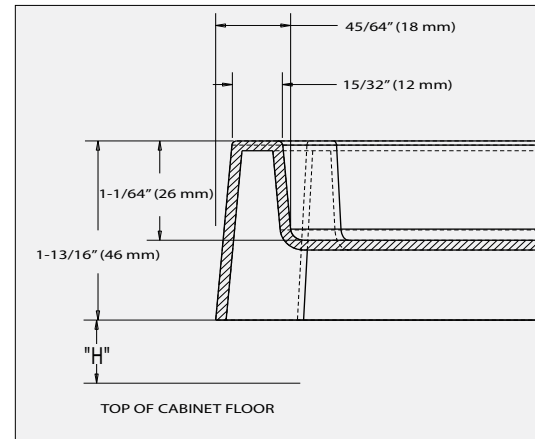

* 7012-20 and 7013-20 can sit flush on the top of the cabinet floor. 1/4" (6 mm) is recommended for clearance.

Waste
Blind Corner
Sink
Base
Tail
Drawer
Wall
Vanity
Closet
Lazy Susan
LED Lighting