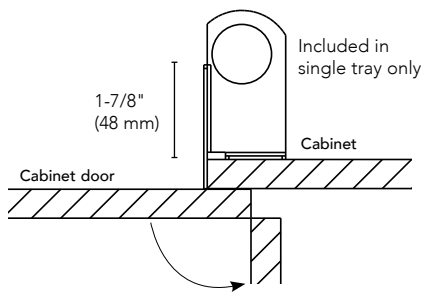

SPECIFICATIONS HALF-MOON NATURAL WOOD SHELVES

STANDARD AND 90-DEGREE BRACKETS COME WITH EACH UNIT

FRAMED CABINET

DIMENSIONS A, B, AND C ARE MINIMUMS. 32" TRAY SHOWN IN DIAGRAM.

NOM Tray size	A	B	C	D
32" (813 mm)	34-1/4" (870 mm)	22" (559 mm)	12" (305 mm)	11-1/8" (283 mm)
35" (889 mm)	37" (940 mm)	22" (559 mm)	15" (381 mm)	14-1/8" (359 mm)
38" (965 mm)	39-1/2" (1003 mm)	22" (559 mm)	18" (457 mm)	17-1/8" (435 mm)