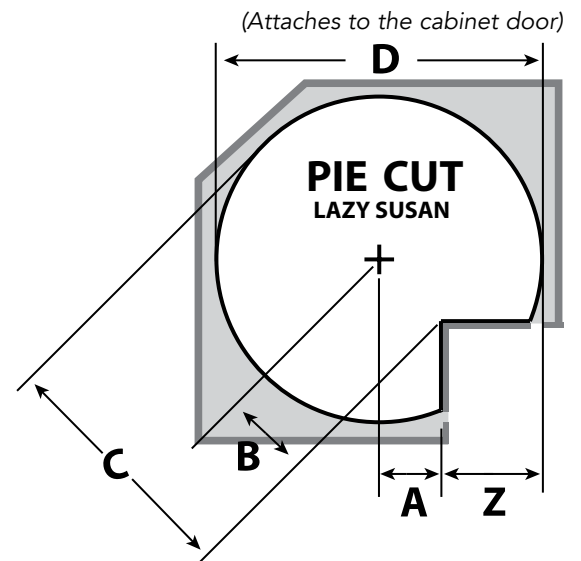

For custom applications, a trial installation is recommended. Door edge profile, thickness and gaps all factor in installation.

Waste

Blind Corner

Sink

Base

Tal

Drawer

Wall

Vanity

Closet

Lazy Susan

LED Lighting