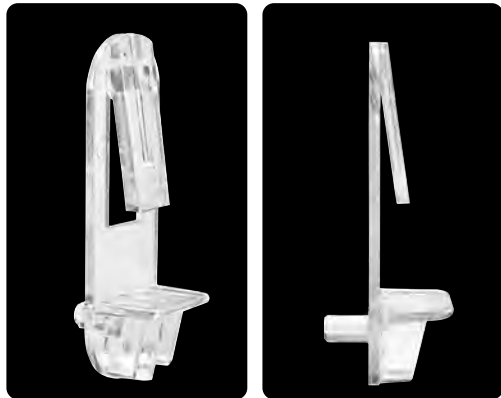

JPE SERIES POLYMER COMPONENT PARTS BULK

Rev-A-Shelf custom molds many component parts for the cabinet industry, furniture industry and many other industries. We utilize high quality engineering grade polymer materials such as ABS for our shelf clips. Should you require any custom polymer component parts, please contact customer service.