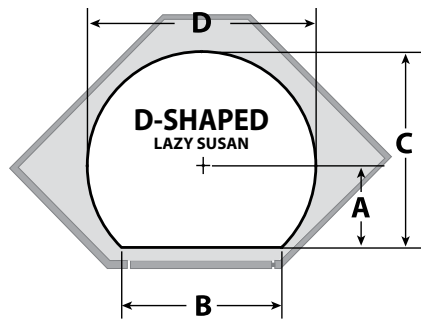

SPECIFICATIONS

POLYMER SHELVES

SCAN FOR PRICING!