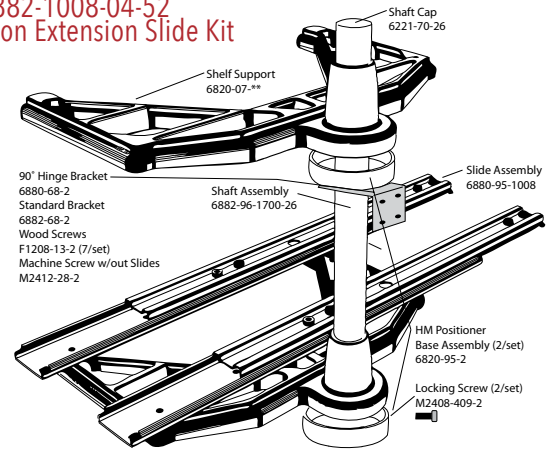

6882-1008-04-52 Half Moon Extension Slide Kit