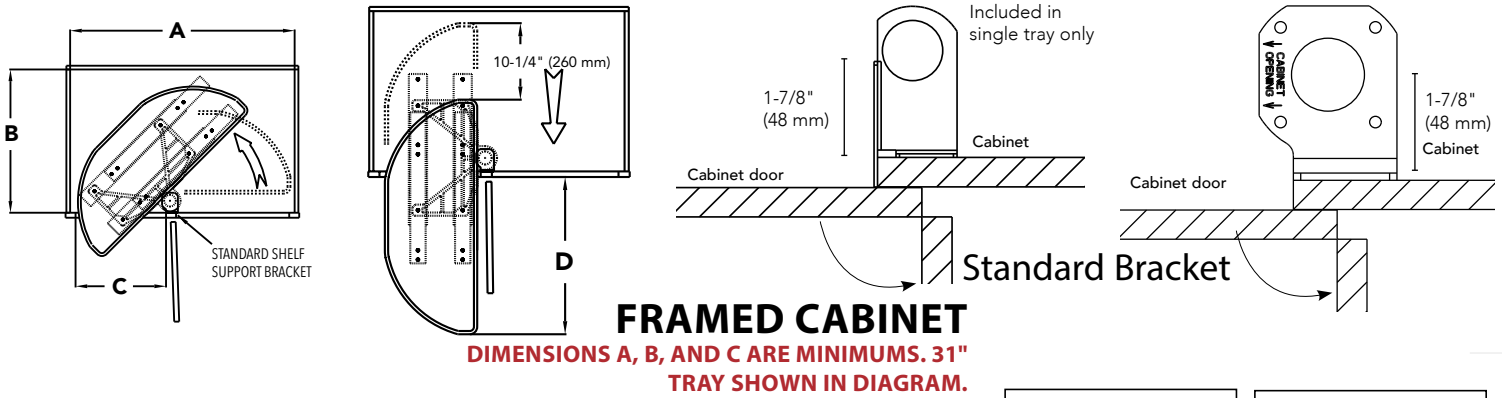

HALF MOON SHELF

(2) Shelf RAS Polymer Lazy Susan w/ Pivot

PRODUCT	DESCRIPTION	DIMS	MCO	CAB	FINISH	SLP
6842-31-**-570	(2) Shelf Set	31" (787 mm) Diameter	13-1/4" (337 mm) - FF 15" (381 mm) - FL	BC42	Polymer	$222.85
6842-33-**-570	(2) Shelf Set	33" (838 mm) Diameter	16-1/8" (410 mm) - FF 17-7/16" (443 mm) - FL	BC45	Polymer	$239.85
6842-39-**-570	(2) Shelf Set	39" (991 mm) Diameter	19-1/4" (489 mm) - FF 20-3/4" (527 mm) - FL	BC48	Polymer	$264.20

RAS Polymer Lazy Susan w/ Pivot and Slide

6881-31-**-52	Single Shelf	31" (787 mm) Diameter	13-1/4" (337 mm) - FF 15" (381 mm) - FL	BC42	Polymer	$198.80
6881-33-**-52	Single Shelf	33" (838 mm) Diameter	16-1/8" (410 mm) - FF 17-7/16" (443 mm) - FL	BC45	Polymer	$202.15
6881-39-**-52	Single Shelf	39" (991 mm) Diameter	19-1/4" (489 mm) - FF 20-3/4" (527 mm) - FL	BC48	Polymer	$227.50

(2) Shelf RAS Polymer Lazy Susan w/ Pivot and Slides

6882-31-**-570	(2) Shelf Set	31" (787 mm) Diameter	13-1/4" (337 mm) - FF 15" (381 mm) - FL	BC42	Polymer	$334.50
6882-33-**-570	(2) Shelf Set	33" (838 mm) Diameter	16-1/8" (410 mm) - FF 17-7/16" (443 mm) - FL	BC45	Polymer	$336.40
6882-39-**-570	(2) Shelf Set	39" (991 mm) Diameter	19-1/4" (489 mm) - FF 20-3/4" (527 mm) - FL	BC48	Polymer	$365.85

Hardware

6882-1008-04-52	Half Moon Slide Kit (1 Pair)	10-1/2" (267 mm) Extension			Polymer	$70.20

FRAMED CABINET

DIMENSIONS A, B, AND C ARE MINIMUMS. 31" TRAY SHOWN IN DIAGRAM.

NOM Tray size	A	B	C	D
31" (787 mm)	33-11/16" (856 mm)	21-1/2" (546 mm)	13-1/4" (344 mm)	21-1/16" (535 mm)
33" (838 mm)	34-5/16" (872 mm)	18-9/16" (471 mm)	16-1/8" (410 mm)	24-1/16" (611 mm)
39" (991 mm)	40-11/16" (1033 mm)	21-13/16" (554 mm)	19-1/4" (491 mm)	27-3/8" (695 mm)