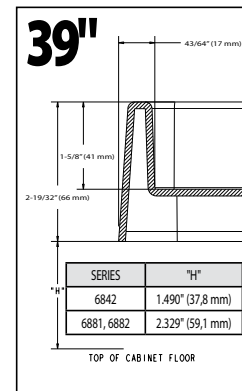

Waste
Blind Corner
Sink
Base
Tail
Drawer
Wall
Vanity
Closet
Lazy Susan
LED Lighting