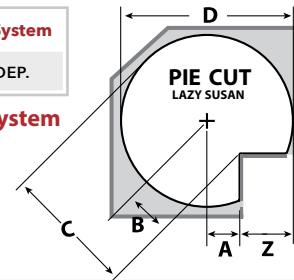

LD-4NW-201-20TBS-6	(6) Single Shelves w/ 7" Bearing	20" (508 mm) Diameter	Wood	$215.45 ea.
LD-4NW-201-32TBS-6	(6) Single Shelves w/ 10" Bearing	32" (813 mm) Diameter	Wood	$314.05 ea.

Drilled Natural Wood Lazy Daisy - *Must purchase telescoping hardware to attach to cabinet*

LD-4NW-241-20-8	(8) Single Shelves	20" (508 mm) Diameter	Wood	$117.45 ea.
LD-4NW-241-28-8	(8) Single Shelves	28" (711 mm) Diameter	Wood	$161.40 ea.
LD-4NW-241-32-8	(8) Single Shelves	32" (813 mm) Diameter	Wood	$193.00 ea.

Drilled Tall Natural Wood Lazy Daisy - *Must purchase telescoping hardware to attach to cabinet*

LD-4NW-241-20T-6	(6) Single Shelves	20" (508 mm) Diameter	Wood	$144.85 ea.
LD-4NW-241-32T-6	(6) Single Shelves	32" (813 mm) Diameter	Wood	$222.85 ea.

Hardware

LD-4NW-404-4	(4) 26"-32" (660-813 mm) Telescoping Posts	Chrome	$94.55 ea.
LD-4NW-404T-3	(3) Tall 26"-32" (660-813 mm) Telescoping Posts	Chrome	$95.10 ea.
LD-4NW-404-36-4	(4) 38"-46" (965-1169 mm) Telescoping Posts	Chrome	$135.15 ea.

*Note: Non-drilled trays without bearings are available, remove "BS" from product number.

SPECIFICATIONS

NATURAL WOOD SHELVES

Shelf	Material	Series	A	B	C	D	Z	Post System
28" Pie Cut	Maple	LD-4NW	3"	4-1/4"	18-1/8"	27-3/4"	10-7/8" + 1/8" gap	1" DEP.

For custom applications, a trial installation is recommended.
Door edge profile, thickness, and gaps all factor in installation.

DEP. = Dependent Rotating System

Shelf	Material	Series	A	B	C	D	Post System
20" D-Shape	Maple	LD-4NW	8-3/8"	9-7/8"	18-1/8"	19-1/2"	1" IND.
28" D-Shape	Maple	LD-4NW	11-7/8"	14-1/2"	25-3/4"	27-3/4"	1" IND.
32" D-Shape	Maple	LD-4NW	13-1/2"	16-3/4"	29-3/8"	31-3/4"	1" IND.

IND. = Independent Rotating System