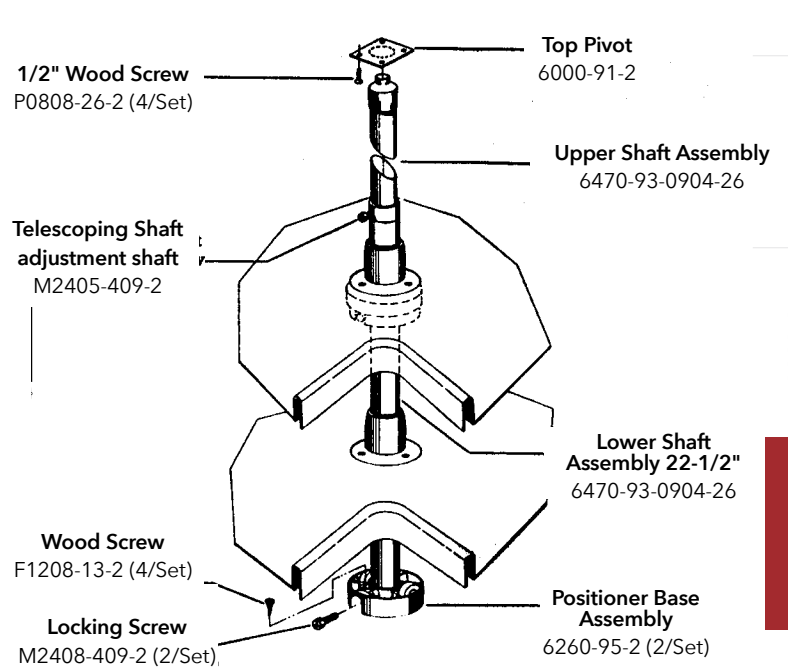

Hardware for RAS Polymer Trays

Hardware for HWLS/LD-NATURAL

Waste
Blind Corner
Sink
Base
Tail
Drawer
Wall
Vanity
Closet
Lazy Susan
LED Lighting