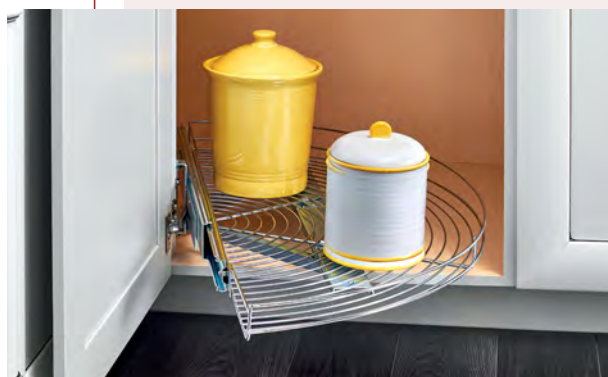

# Chrome Wire Half Moon Lazy Susan

SCAN FOR PRICING!

- Pivots & pulls out
- Comes with cabinet mounting hardware
- Sleek wire construction that glides on a ball-bearing slide
- Easy installation