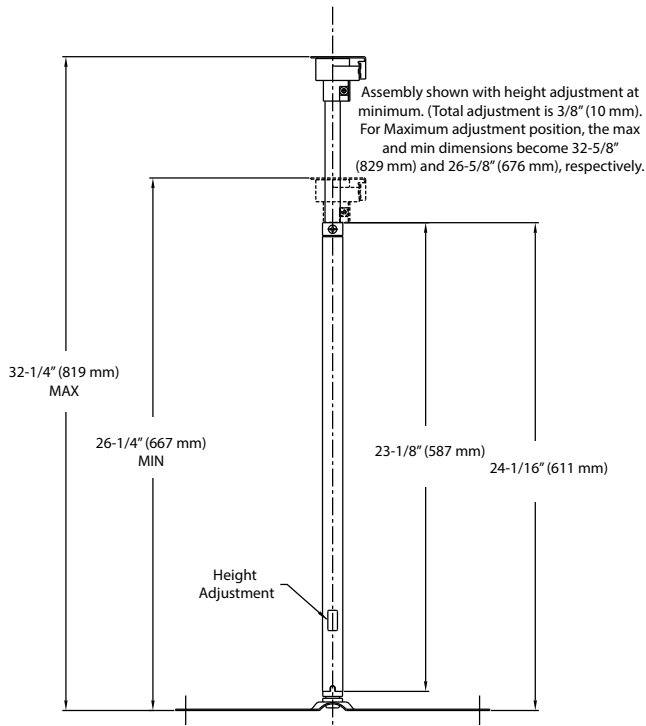

SPECIFICATIONS

HARDWARE PART IDENTIFICATION

6940 SERIES PIE CUT