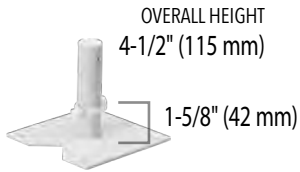

LD-20/22/24BM1-04