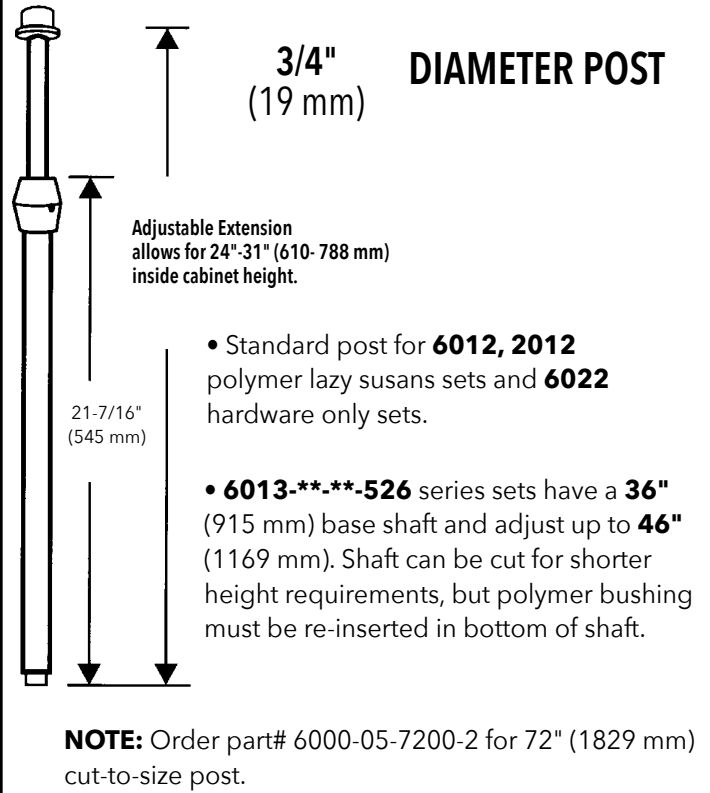

FULL CIRCLE - Dependent Rotating