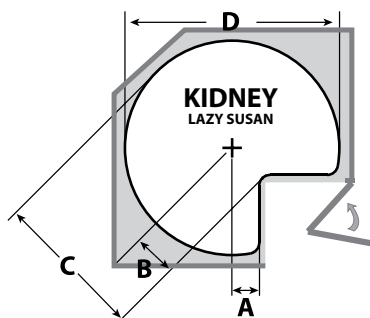

Natural Wood Lazy Daisy w/ Aluminum Bearing and Stop

PRODUCT	DESCRIPTION	DIMS	FINISH	SLP
LD-4NW-401-28BS-8	(8) Single Shelves w/ 7" Bearing	28" (711 mm) Diameter	Wood	$255.90 ea.
LD-4NW-401-32BS-8	(8) Single Shelves w/ 10" Bearing	32" (813 mm) Diameter	Wood	$297.25 ea.

Tall Natural Wood Lazy Daisy w/ Aluminum Bearing and Stop

LD-4NW-401-28TBS-6	(6) Single Shelves w/ 7" Bearing	28" (711 mm) Diameter	Wood	$262.45 ea.
LD-4NW-401-32TBS-6	(6) Single Shelves w/ 10" Bearing	32" (813 mm) Diameter	Wood	$292.20 ea.

Drilled Natural Wood Lazy Daisy - *Must purchase telescoping hardware to attach to cabinet*

LD-4NW-441-18-8	(8) Single Shelves	18" (457 mm) Diameter	Wood	$96.55 ea.
LD-4NW-441-28-8	(8) Single Shelves	28" (711 mm) Diameter	Wood	$181.10 ea.
LD-4NW-441-32-8	(8) Single Shelves	32" (813 mm) Diameter	Wood	$209.65 ea.

Drilled Tall Natural Wood Lazy Daisy - *Must purchase telescoping hardware to attach to cabinet*

LD-4NW-441-28T-6	(6) Single Shelves	28" (711 mm) Diameter	Wood	$186.45 ea.
LD-4NW-441-32T-6	(6) Single Shelves	32" (813 mm) Diameter	Wood	$222.00 ea.

Hardware

LD-4NW-404-4	(4) 26"-32" (660-813 mm) Telescoping Posts		Chrome	$94.55 ea.
LD-4NW-404T-3	(3) Tall 26"-32" (660-813 mm) Telescoping Posts		Chrome	$95.10 ea.
LD-4NW-404-36-4	(4) 38"-46" (965-1169 mm) Telescoping Posts		Chrome	$135.15 ea.

*Note: Non-drilled trays without bearings are available, remove "BS" from product number.

Shelf	Material	Series	A	B	C	D	Post System
18" Kidney	Maple	LD-4NW	1-7/8"	2-9/16"	11-1/2"	18"	1" IND.
24" Kidney	Maple	LD-4NW	1-7/8"	2-1/2"	11-1/2"	24"	1" IND.
28" Kidney	Maple	LD-4NW	3"	4-1/4"	18-1/8"	27-3/4"	1" IND.
32" Kidney	Maple	LD-4NW	4"	5-3/4"	21-5/8"	31-3/4"	1" IND.

IND. = Independent Rotating System