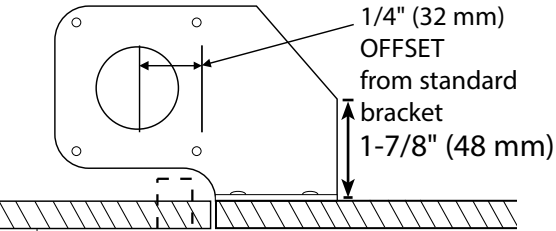

Standard Bracket

90° Hinge Bracket

Smaller Trays have flat backs.