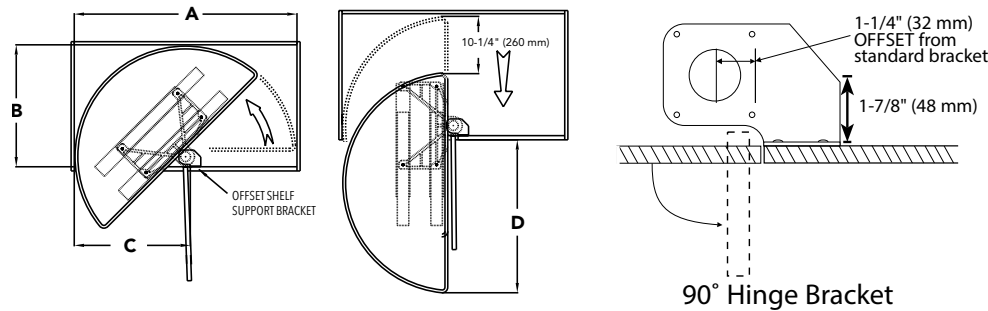

FRAMELESS CABINET (EURO)

DIMENSIONS A, B, AND C ARE MINIMUMS. 39" TRAY SHOWN IN DIAGRAM.

NOM Tray size	A	B	C	D
31" (787 mm)	32-13/16" (833 mm)	21-1/2" (546 mm)	15" (381 mm)	21-1/16" (535 mm)
33" (838 mm)	33-3/16" (843 mm)	18-9/16" (471 mm)	17-7/16" (443 mm)	24-1/16" (611 mm)
39" (991 mm)	39-7/8" (1013 mm)	21-13/16" (554 mm)	20-3/4" (527 mm)	27-3/8" (695 mm)