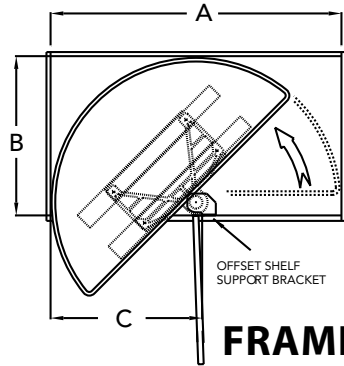

STANDARD AND 90-DEGREE BRACKETS COME WITH EACH UNIT

FRAMELESS CABINET (EURO)

DIMENSIONS A, B, AND C ARE MINIMUMS. 38" TRAY SHOWN IN DIAGRAM.

NOM Tray size	A	B	C
32" (813 mm)	34-1/8" (867 mm)	22" (559 mm)	13-1/4" (387 mm)
35" (889 mm)	35-3/16" (897 mm)	22" (559 mm)	16-1/4" (413 mm)
38" (965 mm)	38-9/16" (980 mm)	22" (559 mm)	19-1/4" (489 mm)

Waste
Blind Corner
Sink
Base
Tail
Drawer
Wall
Vanity
Closet
Lazy Susan
LED Lighting