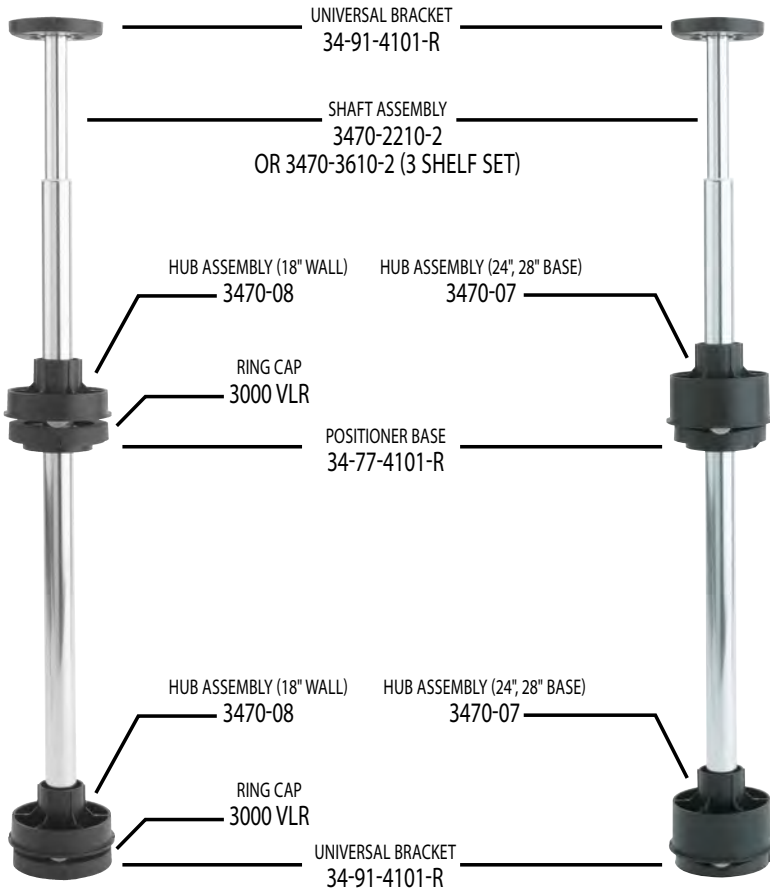

## Hardware for LD Banded Wood

18"/20" FULL CIRCLE  
HARDWARE

24"/28"/32" FULL CIRCLE/KIDNEY  
HARDWARE