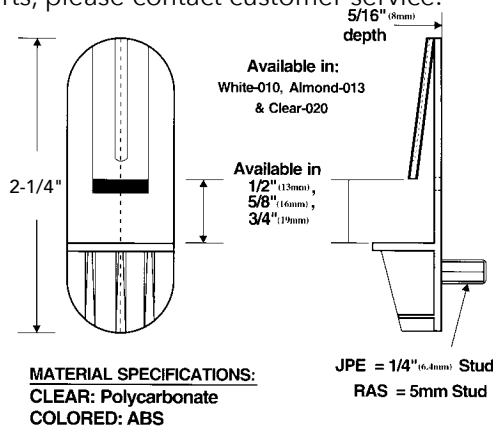

JPE SERIES POLYMER COMPONENT PARTS BULK

Rev-A-Shelf custom molds many component parts for the cabinet industry, furniture industry and many other industries. We utilize high quality engineering grade polymer materials such as ABS for our shelf clips. Should you require any custom polymer component parts, please contact customer service.