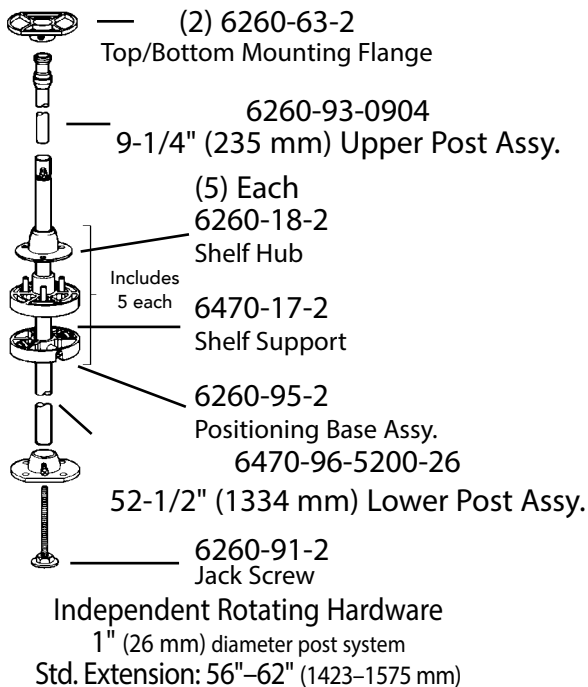

## PIE-CUT

6940-04 For Custom Shelves

6942-04 For Polymer Shelves

Waste  
Blind Corner  
Sink  
Base  
Tail  
Drawer  
Wall  
Vanity  
Closet  
Lazy Susan  
LED Lighting