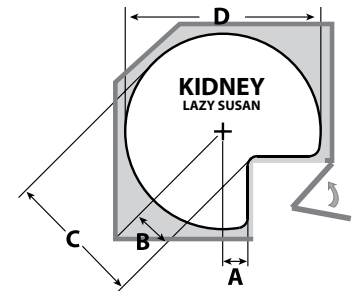

Shelf	Material	Series	A	B	C	D	Post System
24" Kidney	Polymer	3400	1-1/2"	2-5/16"	14-5/16"	24"	1" Ind.
28" Kidney	Polymer	3400	3"	4-11/16"	18-5/8"	28"	1" Ind.
32" Kidney	Polymer	3400	4-1/4"	6-7/16"	22-7/16"	32"	1" Ind.

DEP.=DEPENDENT ROTATING SYSTEM
IND.=INDEPENDENT ROTATING SYSTEM