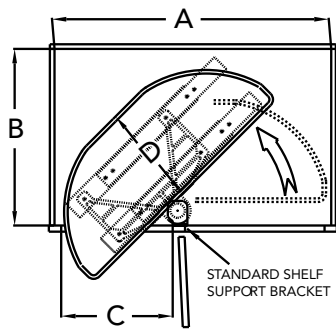

SPECIFICATIONS HALF-MOON NATURAL WOOD SHELVES

STANDARD AND 90-DEGREE BRACKETS COME WITH EACH UNIT

FRAMED CABINET

DIMENSIONS A, B, AND C ARE MINIMUMS. 32" TRAY SHOWN IN DIAGRAM.

NOM Tray size	A	B	C	D
32" (813 mm)	34-1/4" (870 mm)	22" (559 mm)	12" (305 mm)	11-1/8" (283 mm)
35" (889 mm)	37" (940 mm)	22" (559 mm)	15" (381 mm)	14-1/8" (359 mm)
38" (965 mm)	39-1/2" (1003 mm)	22" (559 mm)	18" (457 mm)	17-1/8" (435 mm)