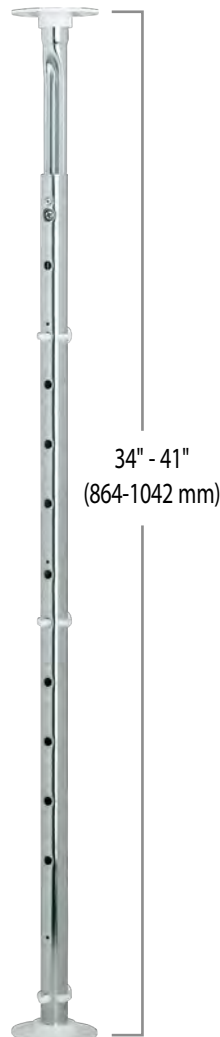

## Unique Snap Pin Design

LD-20/22/24BM2-04

LD-20/22/24BM1-04

LD-20-04-5

LD-20-0436

LD-20-0431

LD-29-04

### Hardware

|                   | Lazy Daisy | Value Line | RAS |
|-------------------|------------|------------|-----|
| Telescoping Post  | •          |            | •   |
| Twist-n-Lock Post |            | •          |     |
| Bottom Mount      | •          | •          | •   |