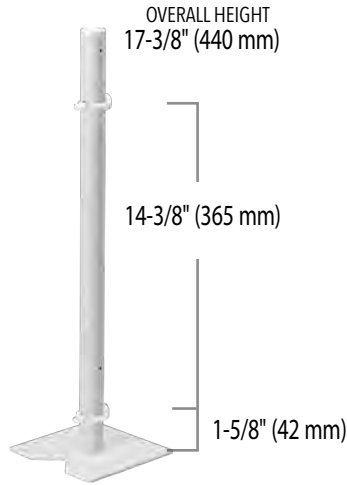

SCAN FOR PRICING!

Unique Snap Pin Design

LD-20/22/24BM2-04