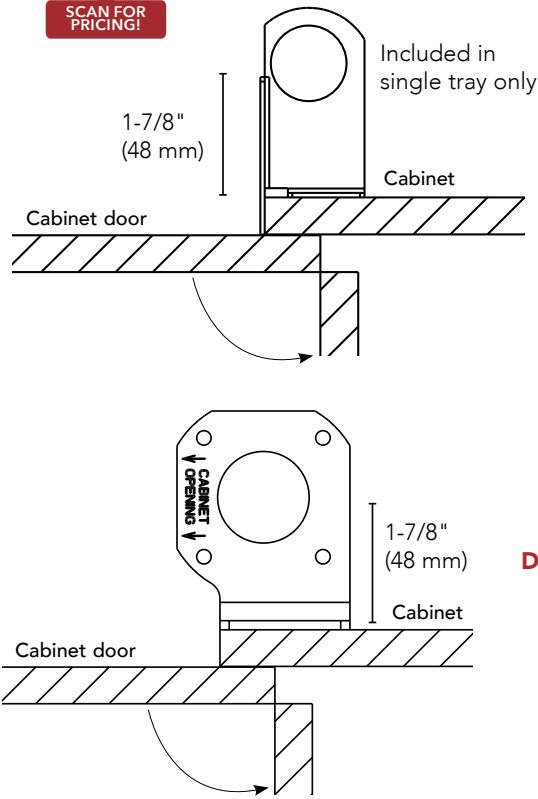

SCAN FOR PRICING!

SPECIFICATIONS

HALF-MOON WOOD CLASSIC SHELVES

Standard Bracket