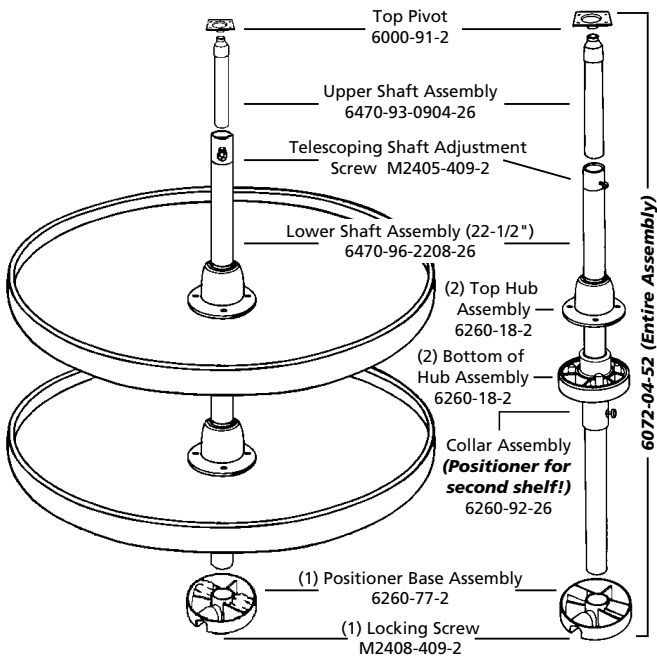

Hardware for RAS Polymer Trays

Hardware for HWLS/LD-NATURAL

Waste
Blind Corner
Sink
Base
Tail
Drawer
Wall
Vanity
Closet
Lazy Susan
LED Lighting