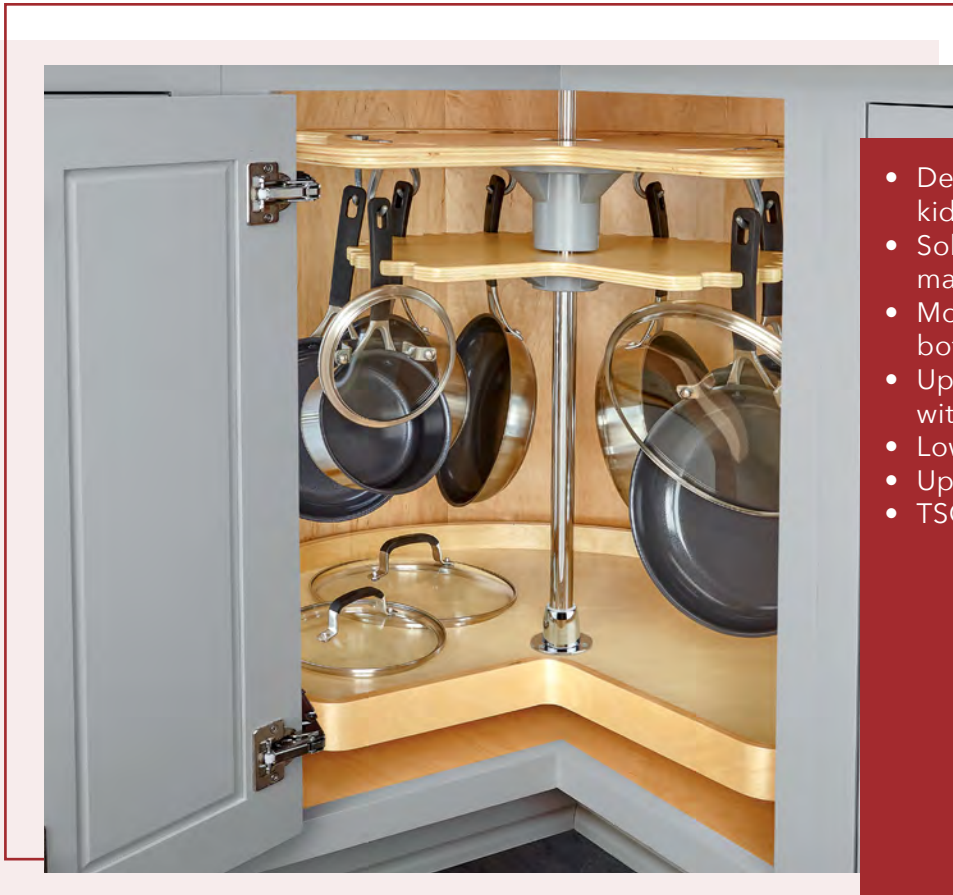

SCAN FOR PRICING!

Not-So-Lazy Susan

Lazy Susan

Waste

Blind Corner

Sink

Base

Tall

Drawer

Wall

Vanity

Closet

Lazy Susan

LED Lighting

- Designed for 33" and 36" kidney corner base cabinets
- Solid wood construction, maple
- Mounts to cabinet's top and bottom
- Upper kidney shaped shelf with mid-level arrester
- Lower kidney shaped shelf
- Up to (7) hooks
- TSCA Title VI compliant