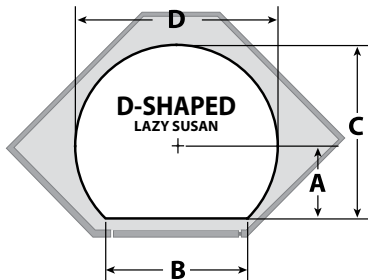

5272/5273 Series

Chrome D-Shaped Shelf

SCAN FOR PRICING!

- (2) shelf set available in 20" or 32" diameters
- (3) shelf set available in a 20" diameter
- Feature our durable 1" chrome plated diameter post system
- Independent rotating hardware
- Telescoping post for variations in cabinet height
- Chrome hub and hardware

Shelf	Material	Series	A	B	C	D	Post System
20" D-Shape	Chrome	5272	8-7/8"	9-1/4"	18-7/8"	20"	1" IND.
32" D-Shape	Chrome	5272	14-7/16"	13-3/4"	30-7/16"	32"	1" IND.

IND. = Independent Rotating System

(2) Shelf D-Shaped Lazy Susan w/ 26"-32" (660-813 mm) Telescoping Post

PRODUCT	DESCRIPTION	DIMS	FINISH	SLP
5272-20 CR	(2) Shelf Set	20" (508 mm) Diameter	Chrome	$367.15
5272-32 CR	(2) Shelf Set	32" (813 mm) Diameter	Chrome	$663.50

(3) Shelf D-Shaped Lazy Susan w/ 38"-46" (965-1169 mm) Telescoping Post

5273-20-536 CR	(3) Shelf Set	20" (508 mm) Diameter	Chrome	$538.55