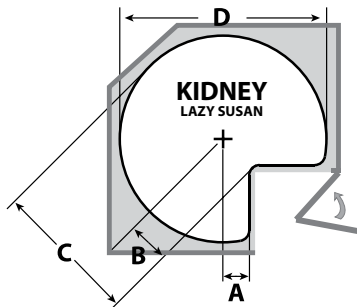

Shelf	Material	Series	A	B	C	D	Post System
28" Kidney	Chrome	5472	2-7/8"	4-3/16"	18-1/4"	28-1/8"	1" IND.
32" Kidney	Chrome	5472	2-7/8"	4-3/16"	20-1/4"	32-1/8"	1" IND.

IND. = Independent Rotating System

(2) Shelf Kidney Lazy Susan w/ 26"-32" (660-813 mm) Telescoping Post

PRODUCT	DESCRIPTION	DIMS	FINISH	SLP
5472-28 CR	(2) Shelf Set	28" (711 mm) Diameter	Chrome	$457.60
5472-32 CR	(2) Shelf Set	32" (813 mm) Diameter	Chrome	$507.65

Waste
Blind Corner
Sink
Base
Tail
Drawer
Wall
Vanity
Closet
Lazy Susan
LED Lighting