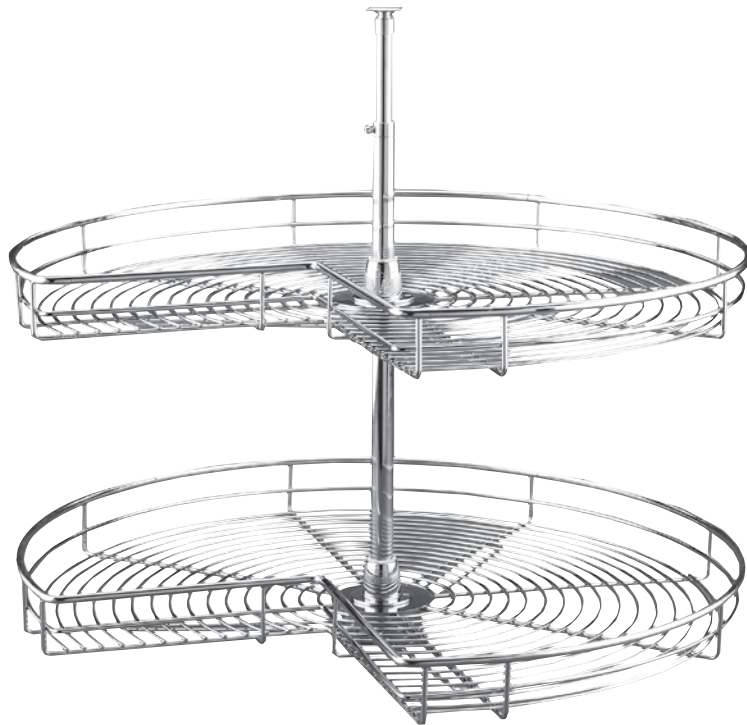

SCAN FOR PRICING!

Chrome Kidney Shape Shelf

5472 Series

- (2) shelf set available in 28" or 32" diameters
- Feature our durable 1" chrome plated diameter post system
- Independent rotating hardware
- Telescoping post for variations in cabinet height