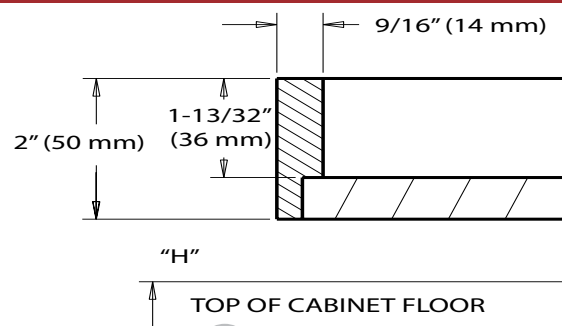

LIP SPECIFICATIONS

BANDED WOOD SHELVES

Hardware	Tray Shape	"H"
Steel Bearing	FC, Kidney and D-Shaped	7/8" (23 mm)
Telescopic Post	Full Circle	1-13/32" (36 mm)
Telescopic Post	Kidney and D-Shaped	1-11/64" (30 mm)
Telescopic Post	Pie Cut	1-57/64" (48 mm)