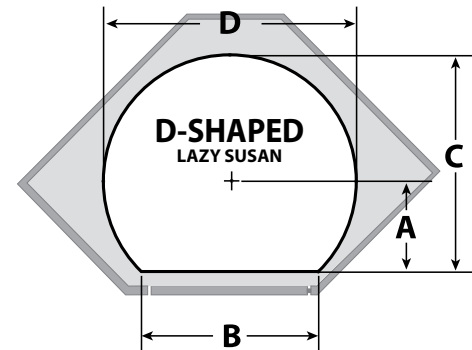

SCAN FOR PRICING!

KIDNEY SHAPE SHELF BULK

(Hinged door; not attached)

Banded Wood Lazy Daisy w/ Steel Bearing and Stop

PRODUCT	DESCRIPTION	DIMS	FINISH	SLP
LD-4BW-401-28SBS-8	(8) Single Shelves w/ 10" Steel Bearing	28" (711 mm) Diameter	Maple	$166.30 ea.
LD-4BW-401-32SBS-8	(8) Single Shelves w/ 10" Steel Bearing	32" (813 mm) Diameter	Maple	$200.25 ea.

Drilled Banded Wood Lazy Daisy - No Hardware

PRODUCT	DESCRIPTION	DIMS	FINISH	SLP
LD-4BW-441-24-8	(8) Single Shelves	24" (610 mm) Diameter	Maple	$118.90 ea.
LD-4BW-441-28-8	(8) Single Shelves	28" (711 mm) Diameter	Maple	$139.65 ea.
LD-4BW-441-32-8	(8) Single Shelves	32" (813 mm) Diameter	Maple	$164.30 ea.

*Note: Non-drilled trays without bearings are available, remove "SBS" from product number.

SPECIFICATIONS

BANDED WOOD SHELVES

Shelf	Material	Series	A	B	C	D	Post System
20" D-Shape	Maple	LD-4BW	8-7/8"	6-7/8"	18-1/2"	19-1/2"	1" IND.
28" D-Shape	Maple	LD-4BW	11-5/8"	13-1/4"	25-1/2"	27-3/4"	1" IND.
32" D-Shape	Maple	LD-4BW	13-7/8"	13-7/8"	29-3/4"	31-3/4"	1" IND.

IND. = Independent Rotating System