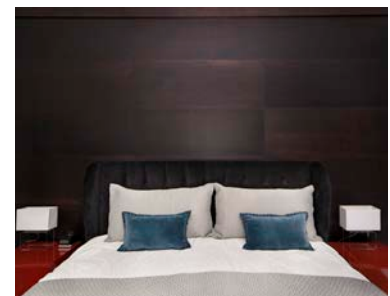

Wood panels